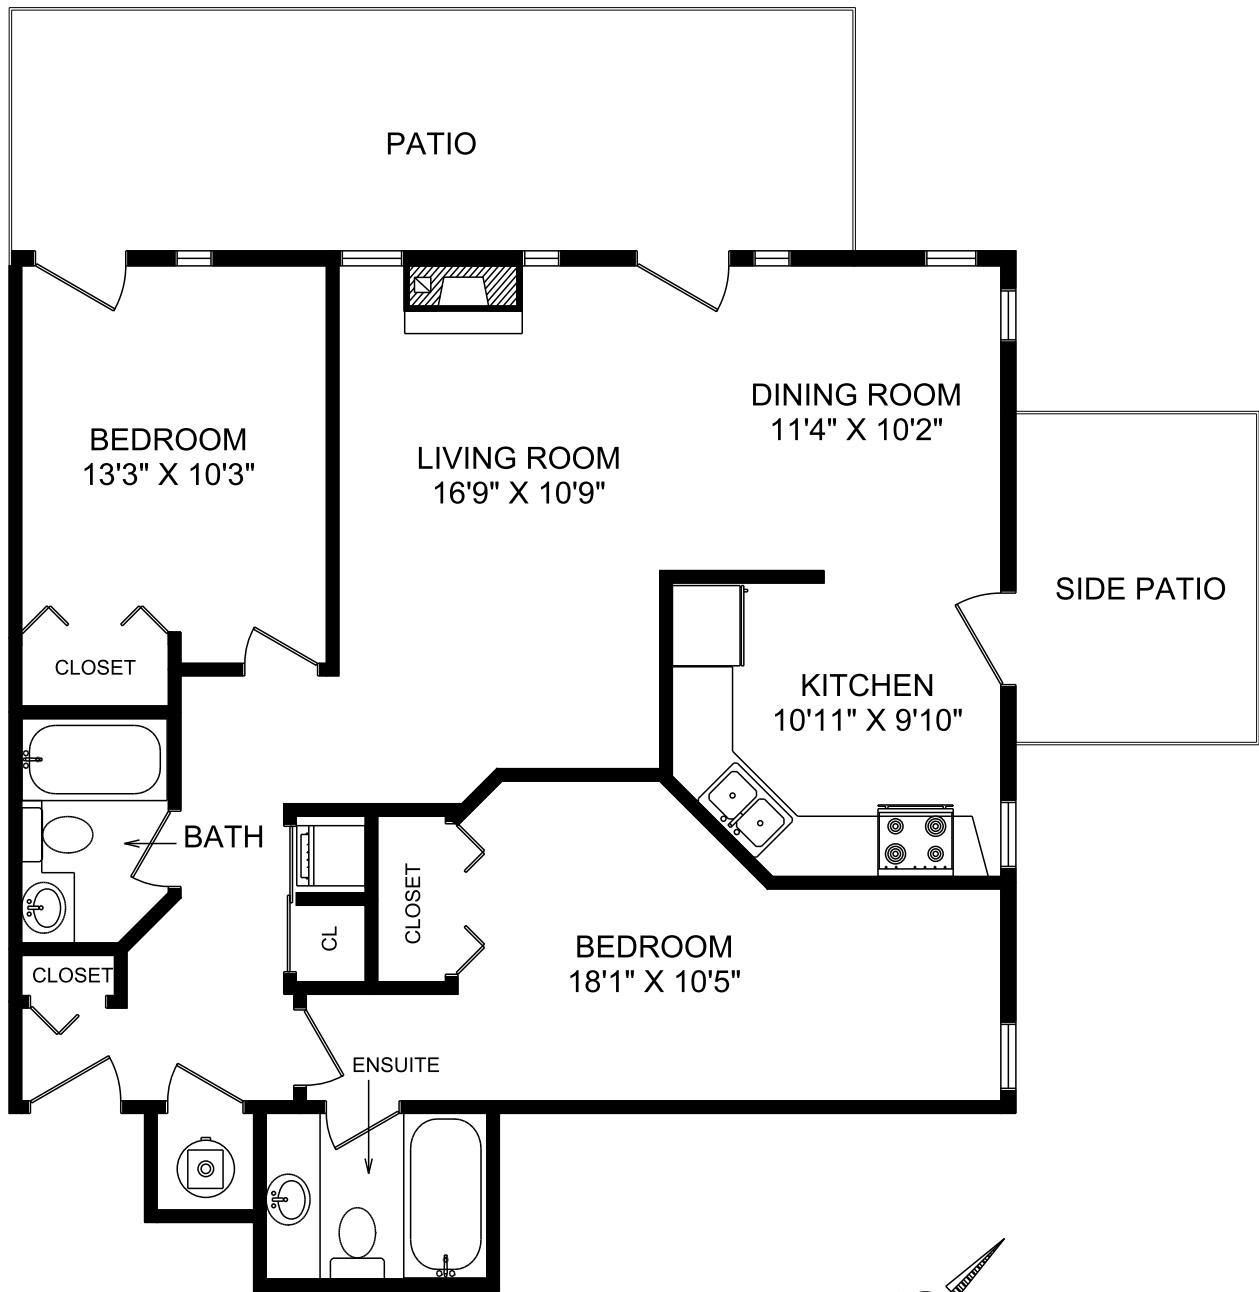

207 - 3160 ALBINA STREET MAIN FLOOR

	FINISHED SQ.FT.	UNFINISHED SQ.FT.	TOTAL SQ.FT.
MAIN FLOOR	1,021	0	1,021
TOTAL	1,021	0	1,021
PATIO		227	
SIDE PATIO		90	
MEASURED AUG 1, 2008 ERIC WATTERS			

All information furnished regarding this property is from sources deemed reliable but no warranty or representation is made to the accuracy thereof.