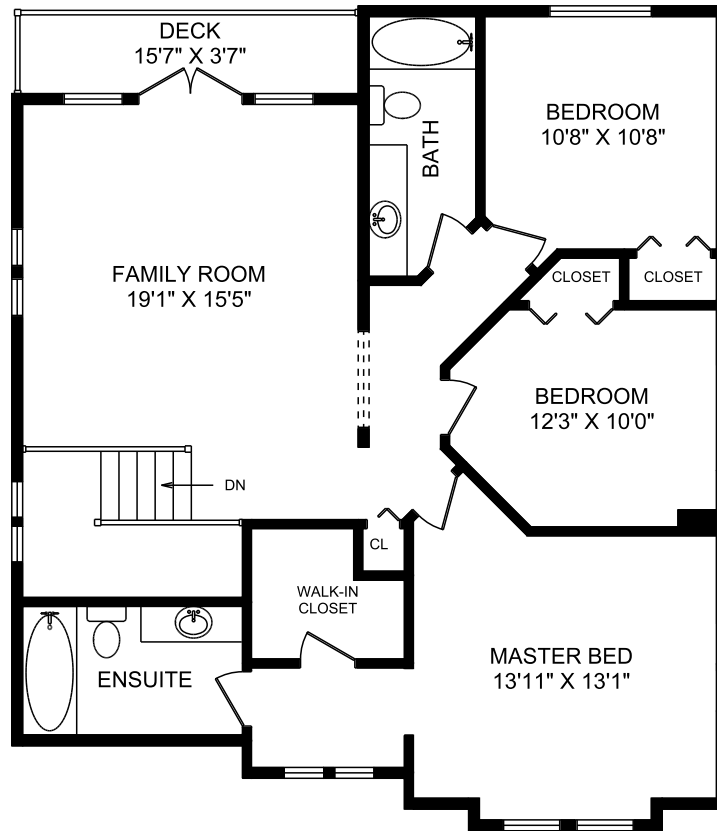

515 CASELTON PLACE SECOND FLOOR

	FINISHED SQ.FT.	UNFINISHED SQ.FT.	TOTAL SQ.FT.
MAIN FLOOR	1,118	0	1,118
SECOND FLOOR	1,122	0	1,122
TOTAL	2,240	0	2,240
PATIO		151	
GARAGE		304	
DECK		60	
MEASURED JULY 14, 2008		NICO BAILLY	