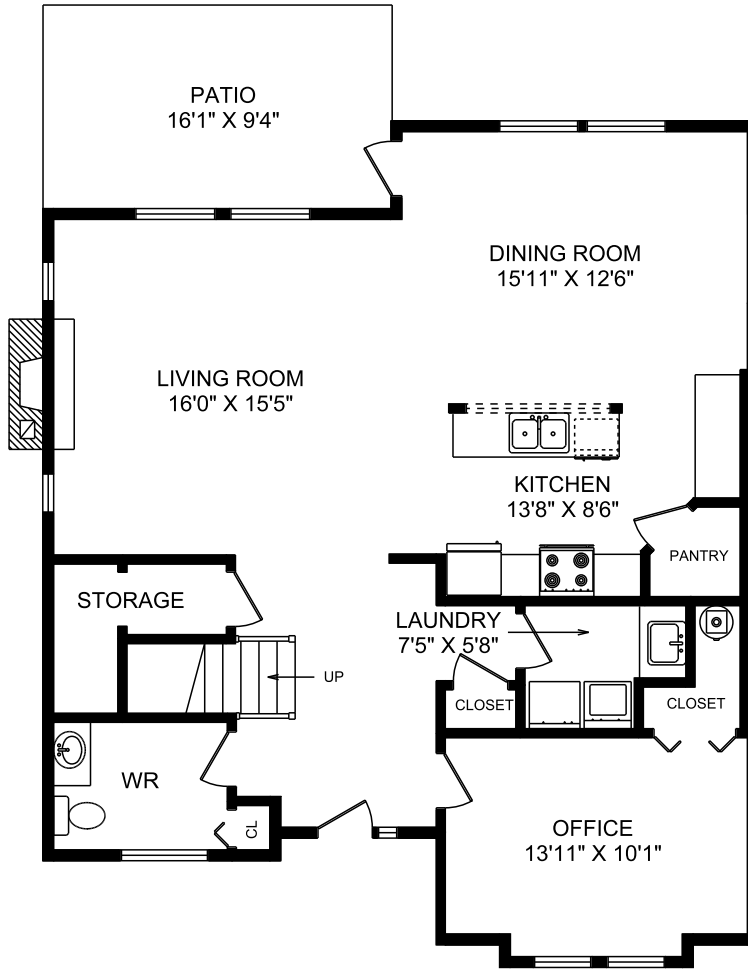

# 515 CASELTON PLACE MAIN FLOOR

	FINISHED SQ.FT.	UNFINISHED SQ.FT.	TOTAL SQ.FT.
MAIN FLOOR	1,118	0	1,118
SECOND FLOOR	1,122	0	1,122
<b>TOTAL</b>	<b>2,240</b>	<b>0</b>	<b>2,240</b>
PATIO		151	
GARAGE		304	
DECK		60	
MEASURED JULY 14, 2008		NICO BAILLY	