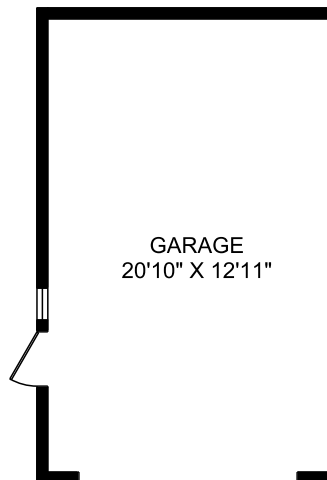

# 515 CASELTON PLACE MAIN FLOOR

	FINISHED SQ.FT.	UNFINISHED SQ.FT.	TOTAL SQ.FT.
MAIN FLOOR	1,118	0	1,118
SECOND FLOOR	1,122	0	1,122
<b>TOTAL</b>	<b>2,240</b>	<b>0</b>	<b>2,240</b>
PATIO		151	
GARAGE		304	
DECK		60	
MEASURED JULY 14, 2008		NICO BAILLY	