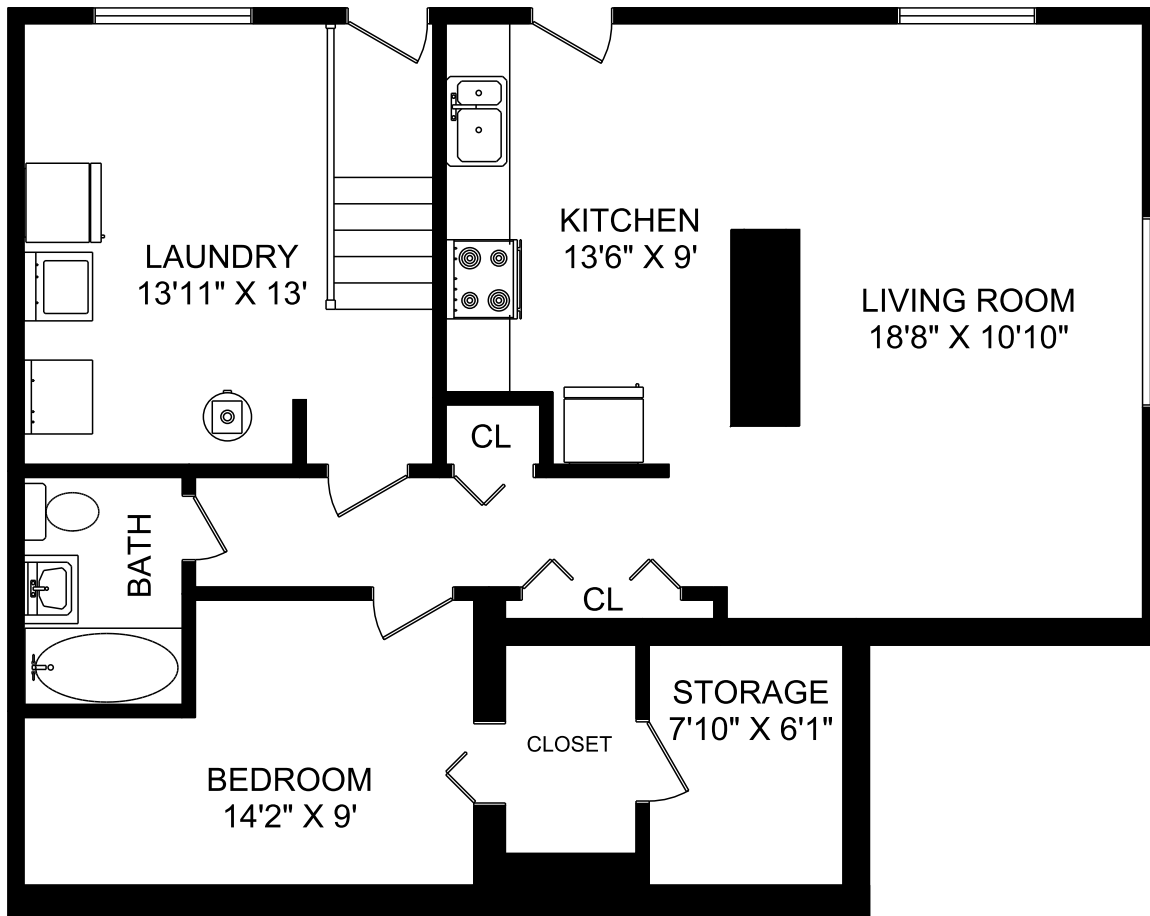

1443 BROOKE STREET

LOWER FLOOR

	FINISHED SQ.FT.	UNFINISHED SQ.FT.	TOTAL SQ.FT.
MAIN FLOOR	902	0	902
LOWER FLOOR	905	60	965
TOTAL	1,807	60	1,867
PORCH		58	
MEASURED JULY 11, 2008 NICO BAILLY			

All information furnished regarding this property is from sources deemed reliable but no warranty or representation is made to the accuracy thereof.