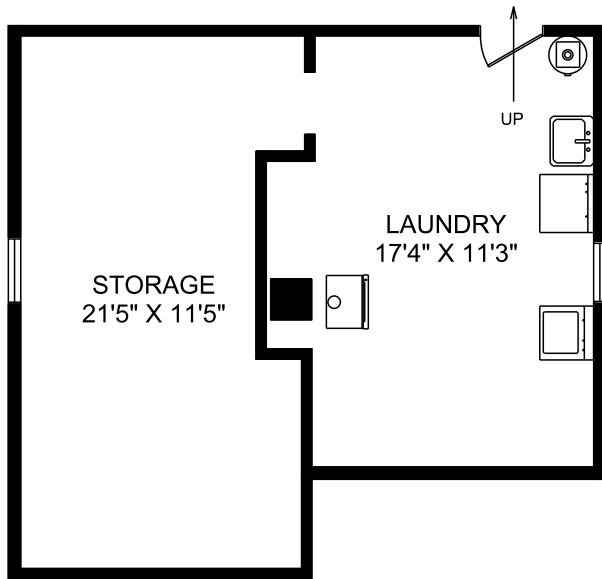

952 GREEN STREET LOWER FLOOR

	FINISHED SQ.FT.	UNFINISHED SQ.FT.	TOTAL SQ.FT.
MAIN FLOOR	940	0	940
LOWER FLOOR	0	488	488
TOTAL	940	488	1,428
DECK		70	
PORCH		62	
PATIO		217	
MEASURED JULY 8, 2008		NICO BAILLY	