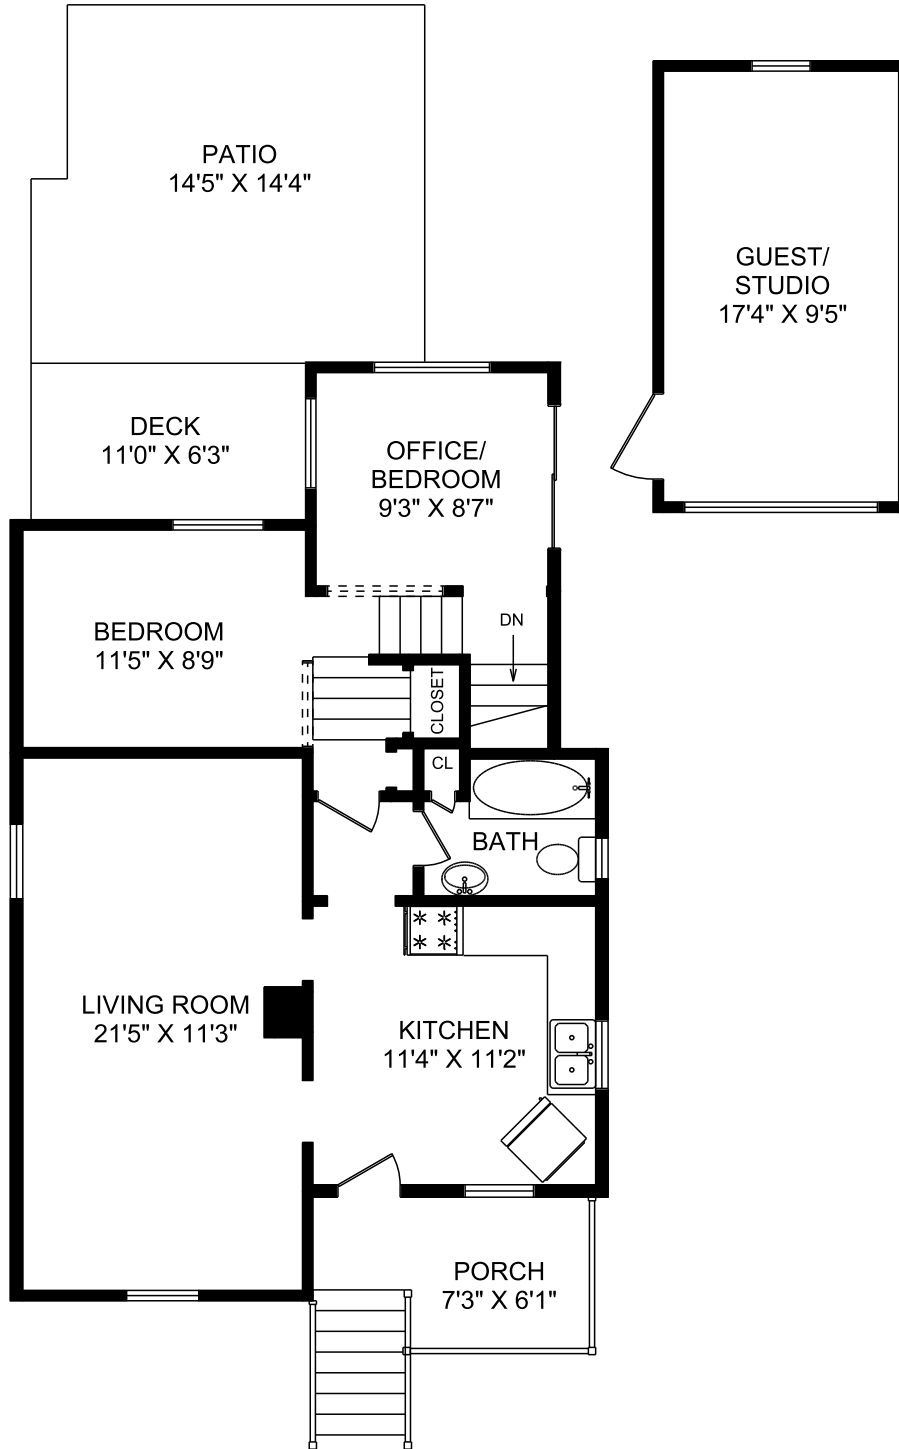

# 952 GREEN STREET MAIN FLOOR

	FINISHED SQ.FT.	UNFINISHED SQ.FT.	TOTAL SQ.FT.
MAIN FLOOR	940	0	940
LOWER FLOOR	0	488	488
<b>TOTAL</b>	<b>940</b>	<b>488</b>	<b>1,428</b>
DECK		70	
PORCH		62	
PATIO		217	
MEASURED JULY 8, 2008		NICO BAILLY	