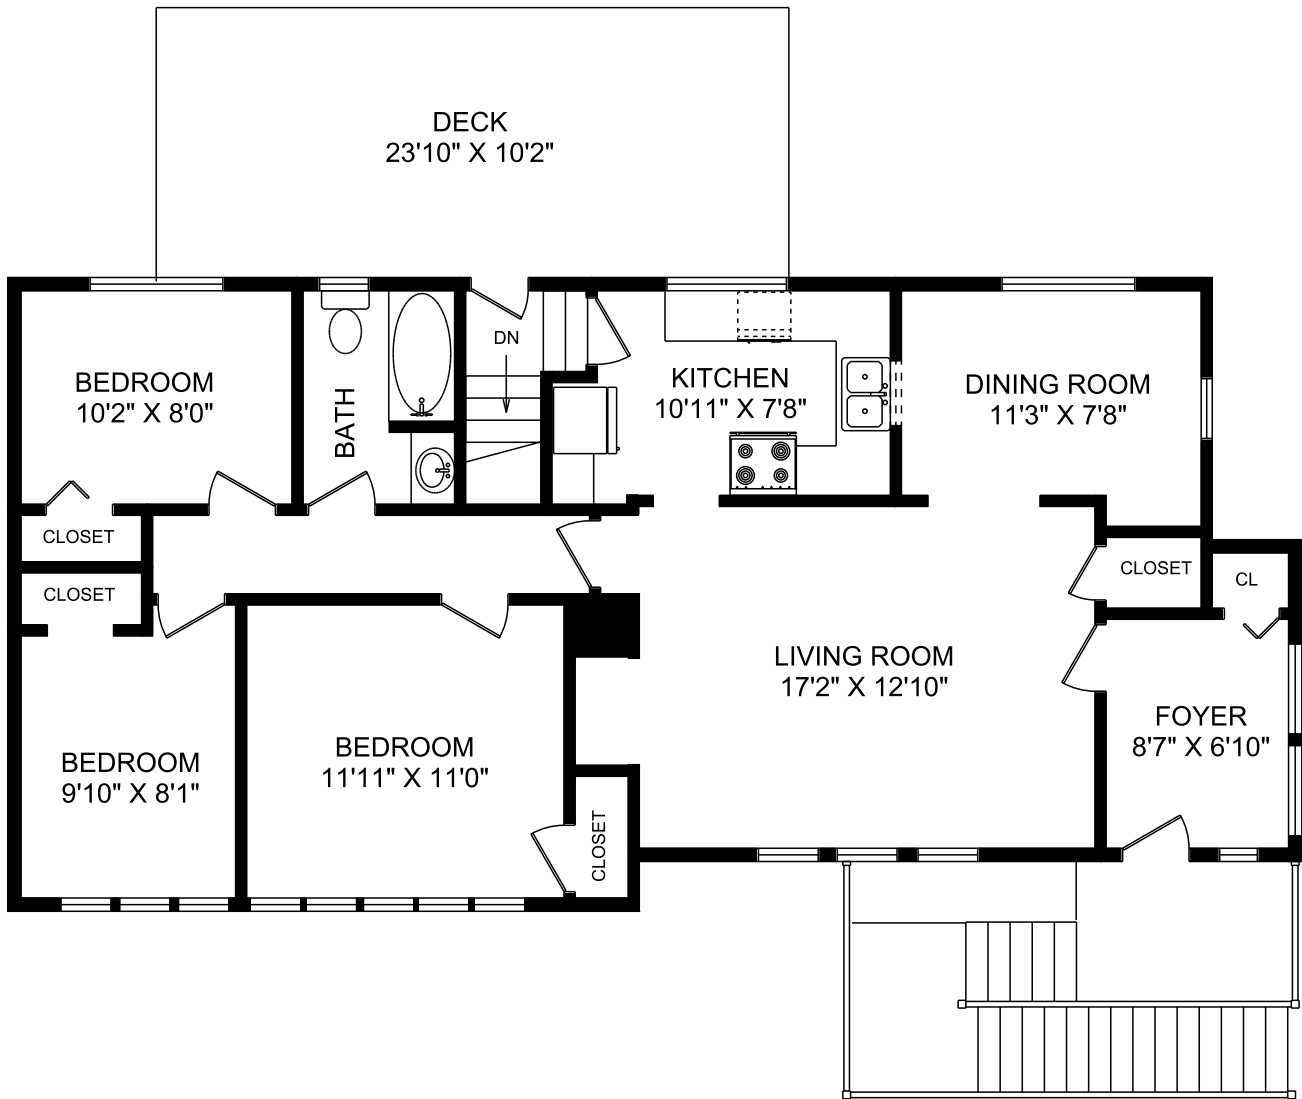

# 1340 RICHARDSON STREET MAIN FLOOR

	FINISHED SQ.FT.	UNFINISHED SQ.FT.	TOTAL SQ.FT.
MAIN FLOOR	1,084	0	1,084
LOWER FLOOR	0	273	273
<b>TOTAL</b>	<b>1,084</b>	<b>273</b>	<b>1,357</b>
DECK		242	
GARAGE		191	
MEASURED JULY 15, 2008		NICO BAILLY	