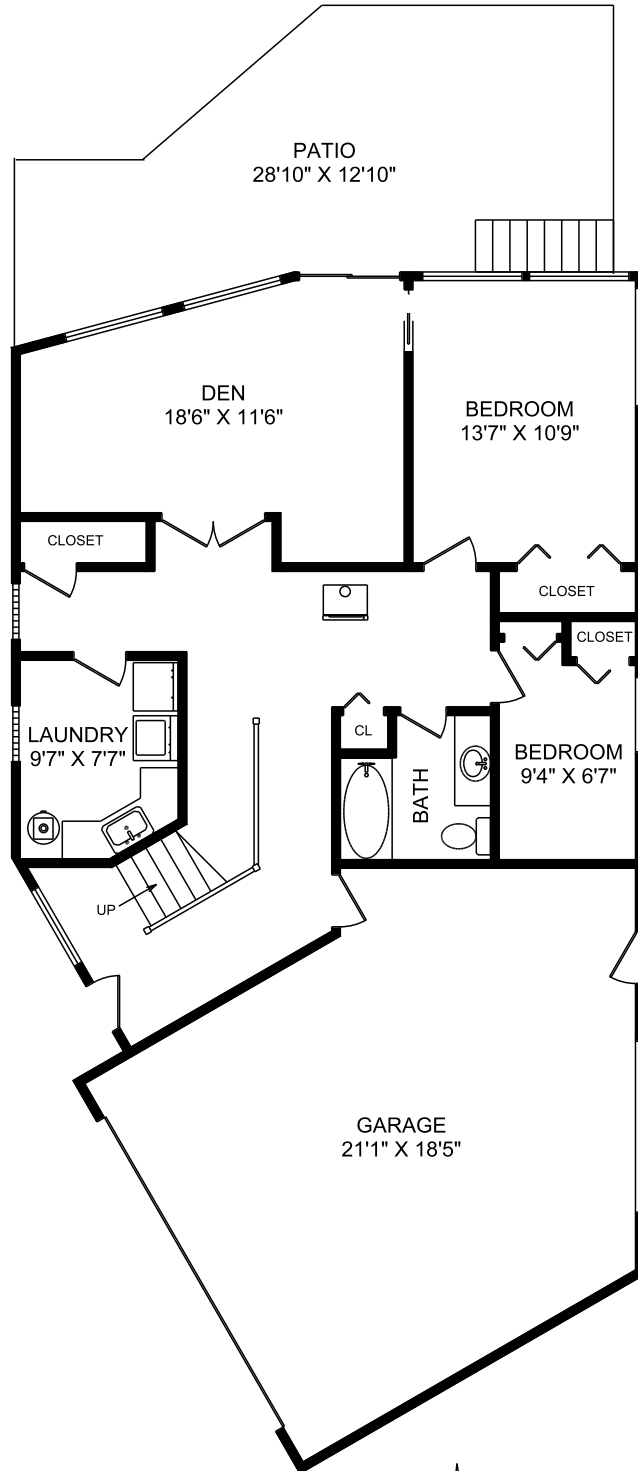

2429 TRYON ROAD
LOWER FLOOR

	FINISHED SQ.FT.	UNFINISHED SQ.FT.	TOTAL SQ.FT.
MAIN FLOOR	1,212	0	1,212
LOWER FLOOR	943	0	943
TOTAL	2,155	0	2,155
DECK		301	
GARAGE		533	
BALCONY		58	
PATIO		318	
MEASURED JULY 9, 2008		NICO BAILLY	