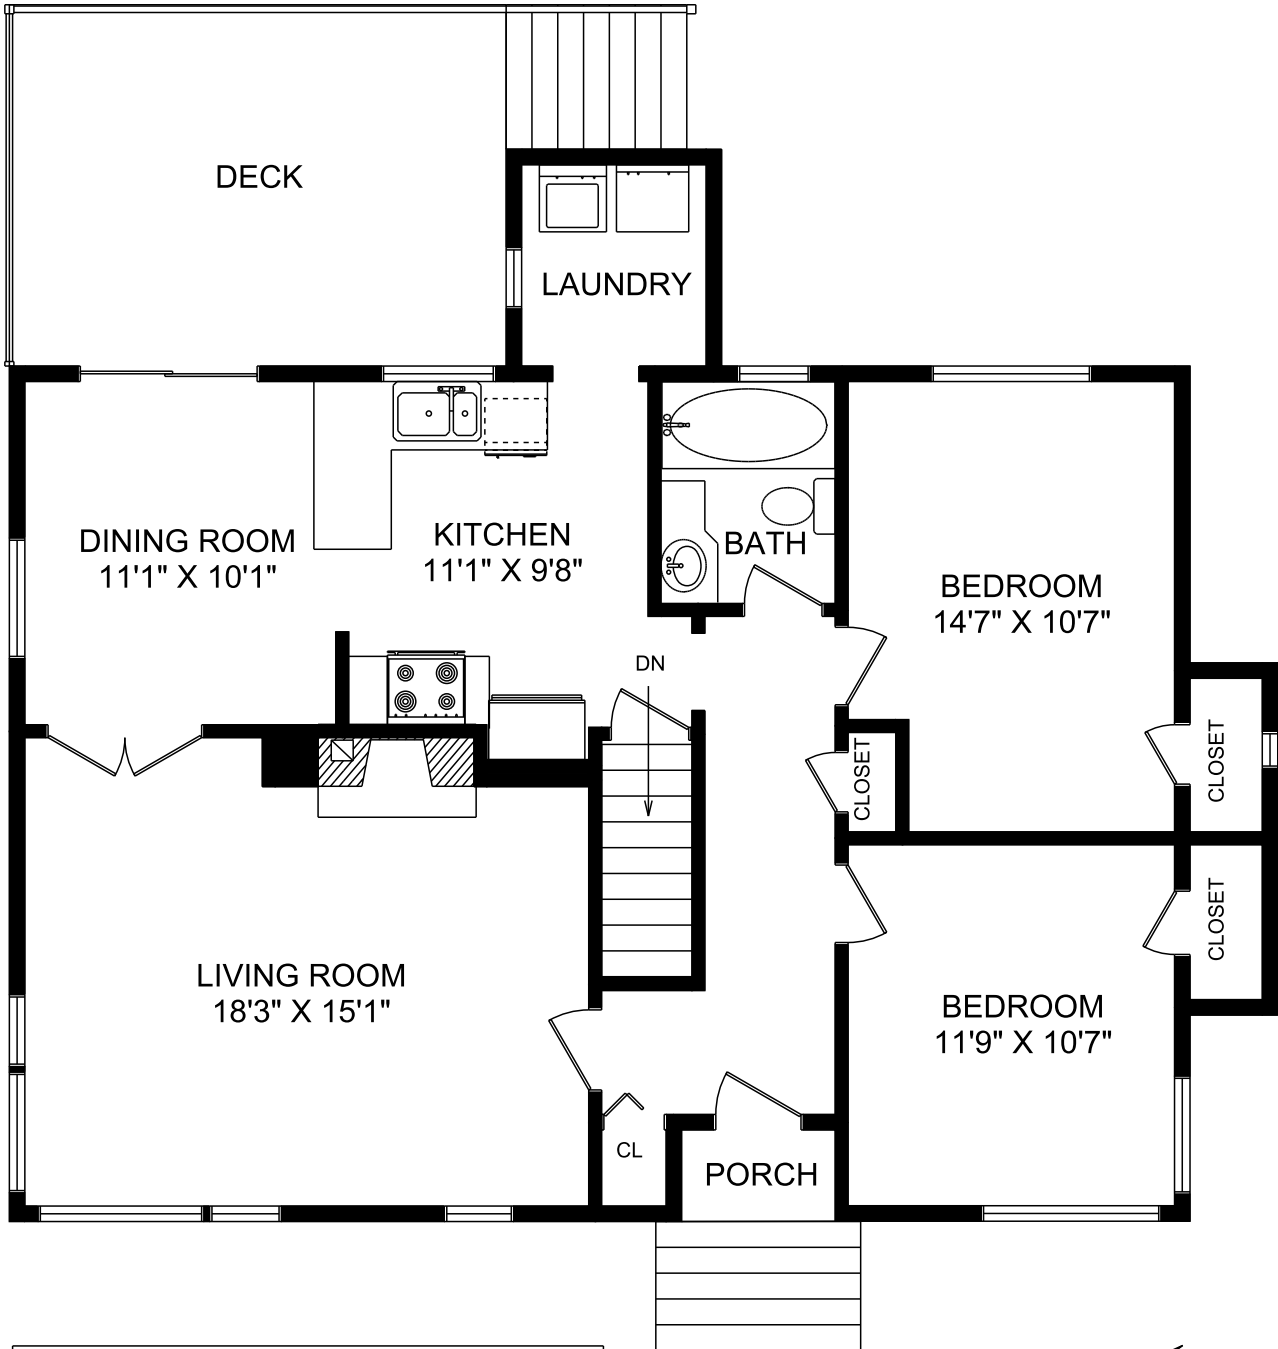

2890 INLET AVENUE MAIN FLOOR

	FINISHED SQ.FT.	UNFINISHED SQ.FT.	TOTAL SQ.FT.
MAIN FLOOR	1,119	0	1,119
LOWER FLOOR	1,027	71	1,098
TOTAL	2,146	71	2,217
DECK		190	
PORCH		14	
MEASURED JULY 4, 2008 ERIC WATTERS			