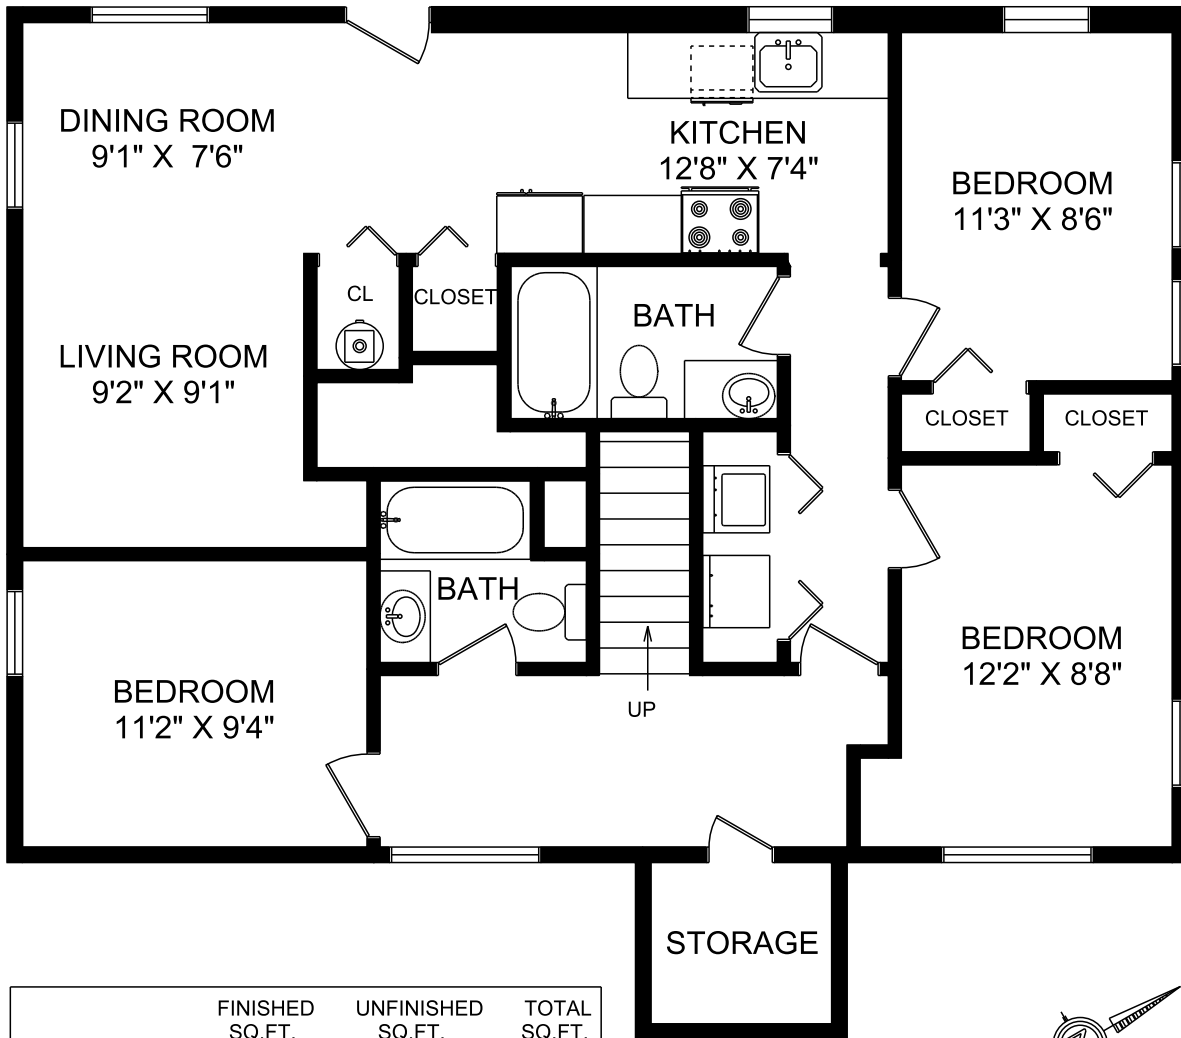

2890 INLET AVENUE LOWER FLOOR

	FINISHED SQ.FT.	UNFINISHED SQ.FT.	TOTAL SQ.FT.
MAIN FLOOR	1,119	0	1,119
LOWER FLOOR	1,027	71	1,098
TOTAL	2,146	71	2,217
DECK		190	
PORCH		14	
MEASURED JULY 4, 2008 ERIC WATTERS			