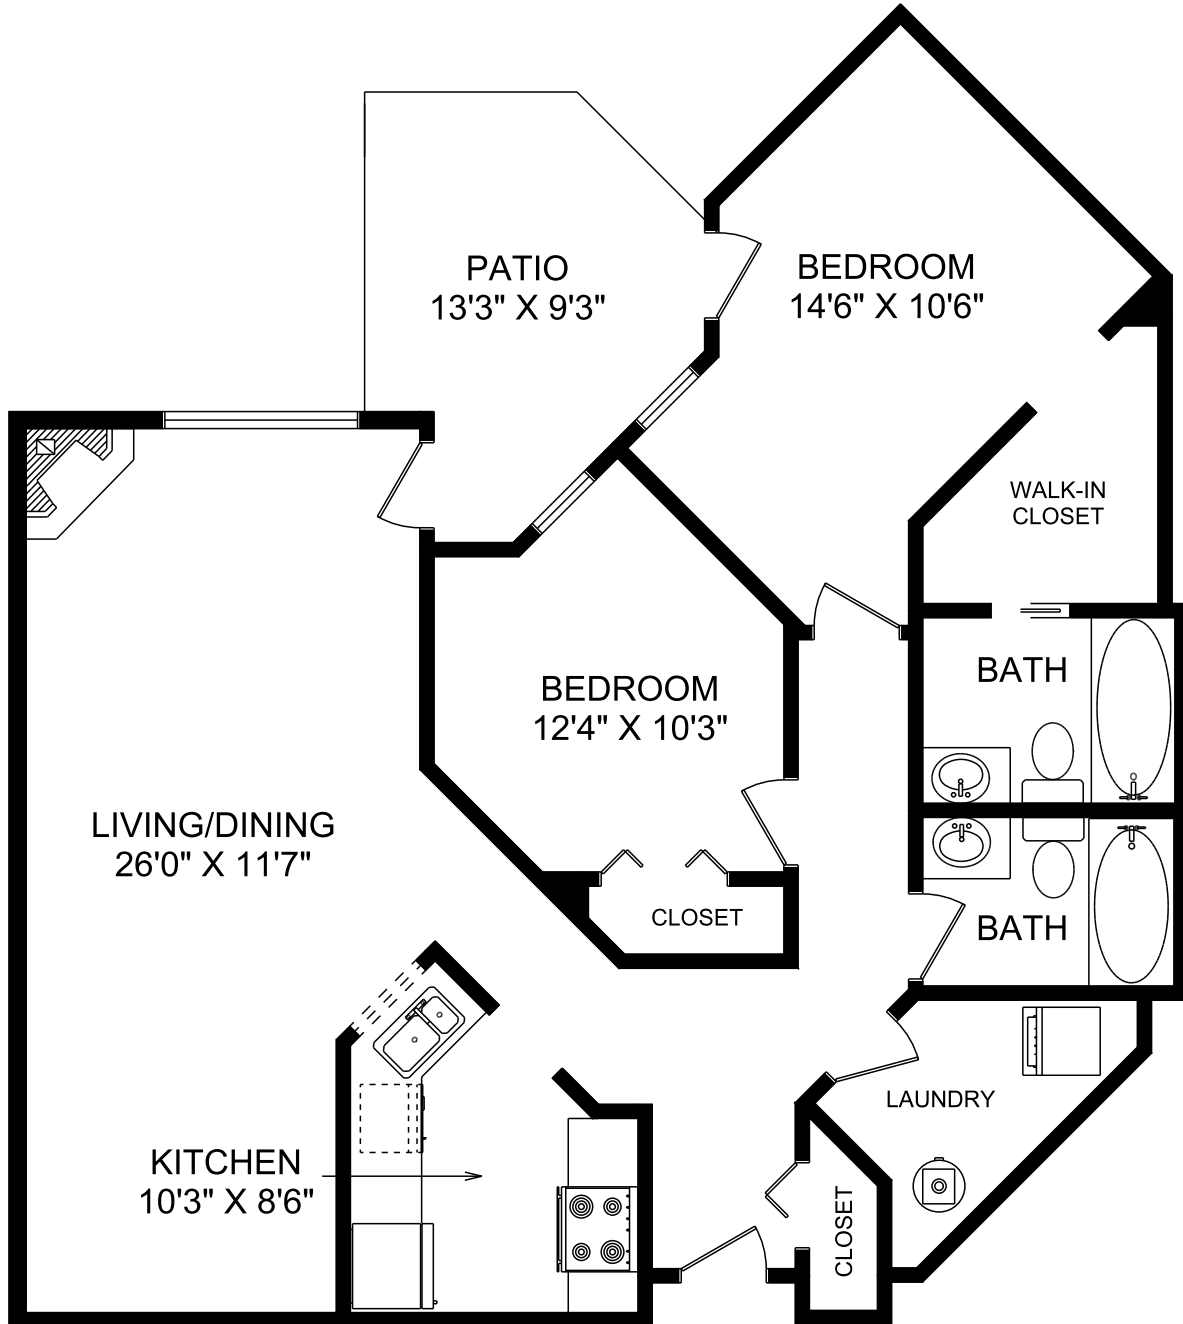

# 102-3010 WASHINGTON AVENUE

	FINISHED SQ.FT.	UNFINISHED SQ.FT.	TOTAL SQ.FT.
MAIN FLOOR	984	0	984
TOTAL	984	0	984
PATIO		102	
MEASURED JULY 4, 2008		NICO BAILLY	

All information furnished regarding this property is from sources deemed reliable but no warranty or representation is made to the accuracy thereof.