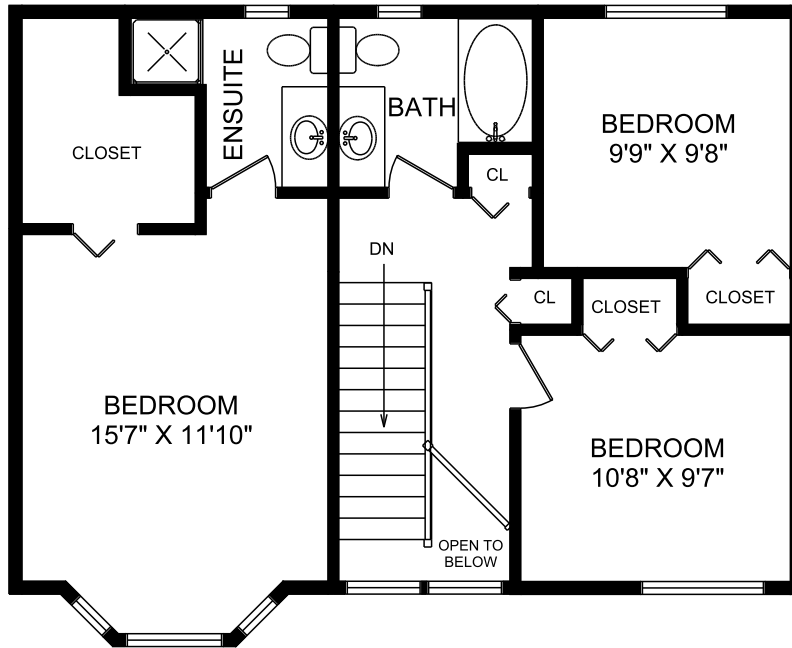

## UPPER FLOOR

	FINISHED SQ.FT.	UNFINISHED SQ.FT.	TOTAL SQ.FT.
MAIN FLOOR	1,083	0	1,083
UPPER FLOOR	687	0	687
TOTAL	1,770	0	1,770
GARAGE		353	
PORCH		69	
MEASURED JULY 3, 2008 ERIC WATTERS			

All information furnished regarding this property is from sources deemed reliable but no warranty or representation is made to the accuracy thereof.