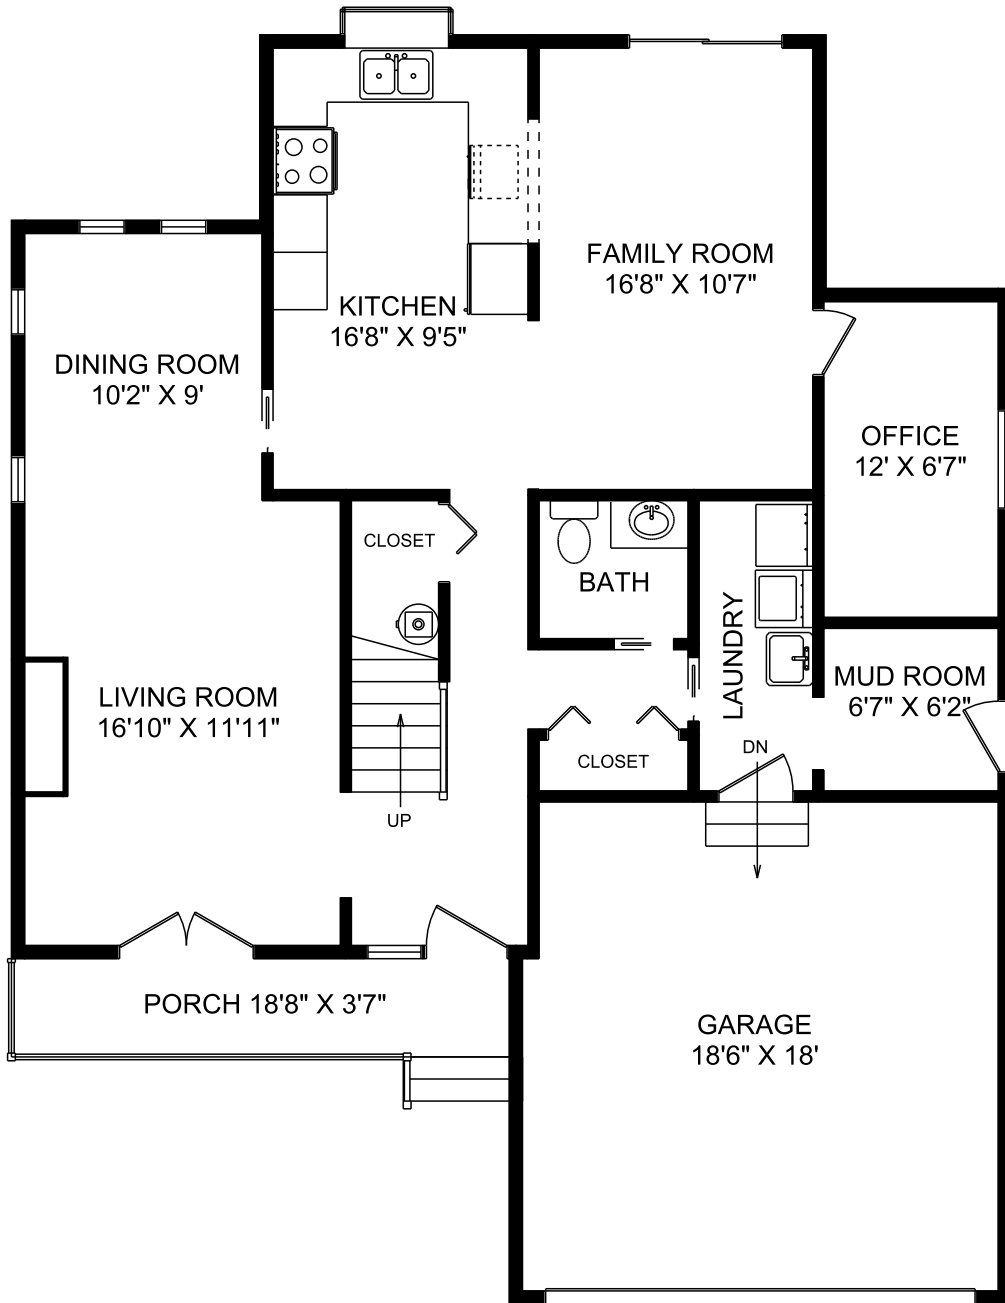

4183 TUXEDO DRIVE MAIN FLOOR

	FINISHED SQ.FT.	UNFINISHED SQ.FT.	TOTAL SQ.FT.
MAIN FLOOR	1,083	0	1,083
UPPER FLOOR	687	0	687
TOTAL	1,770	0	1,770
GARAGE		353	
PORCH		69	
MEASURED JULY 3, 2008 ERIC WATTERS			