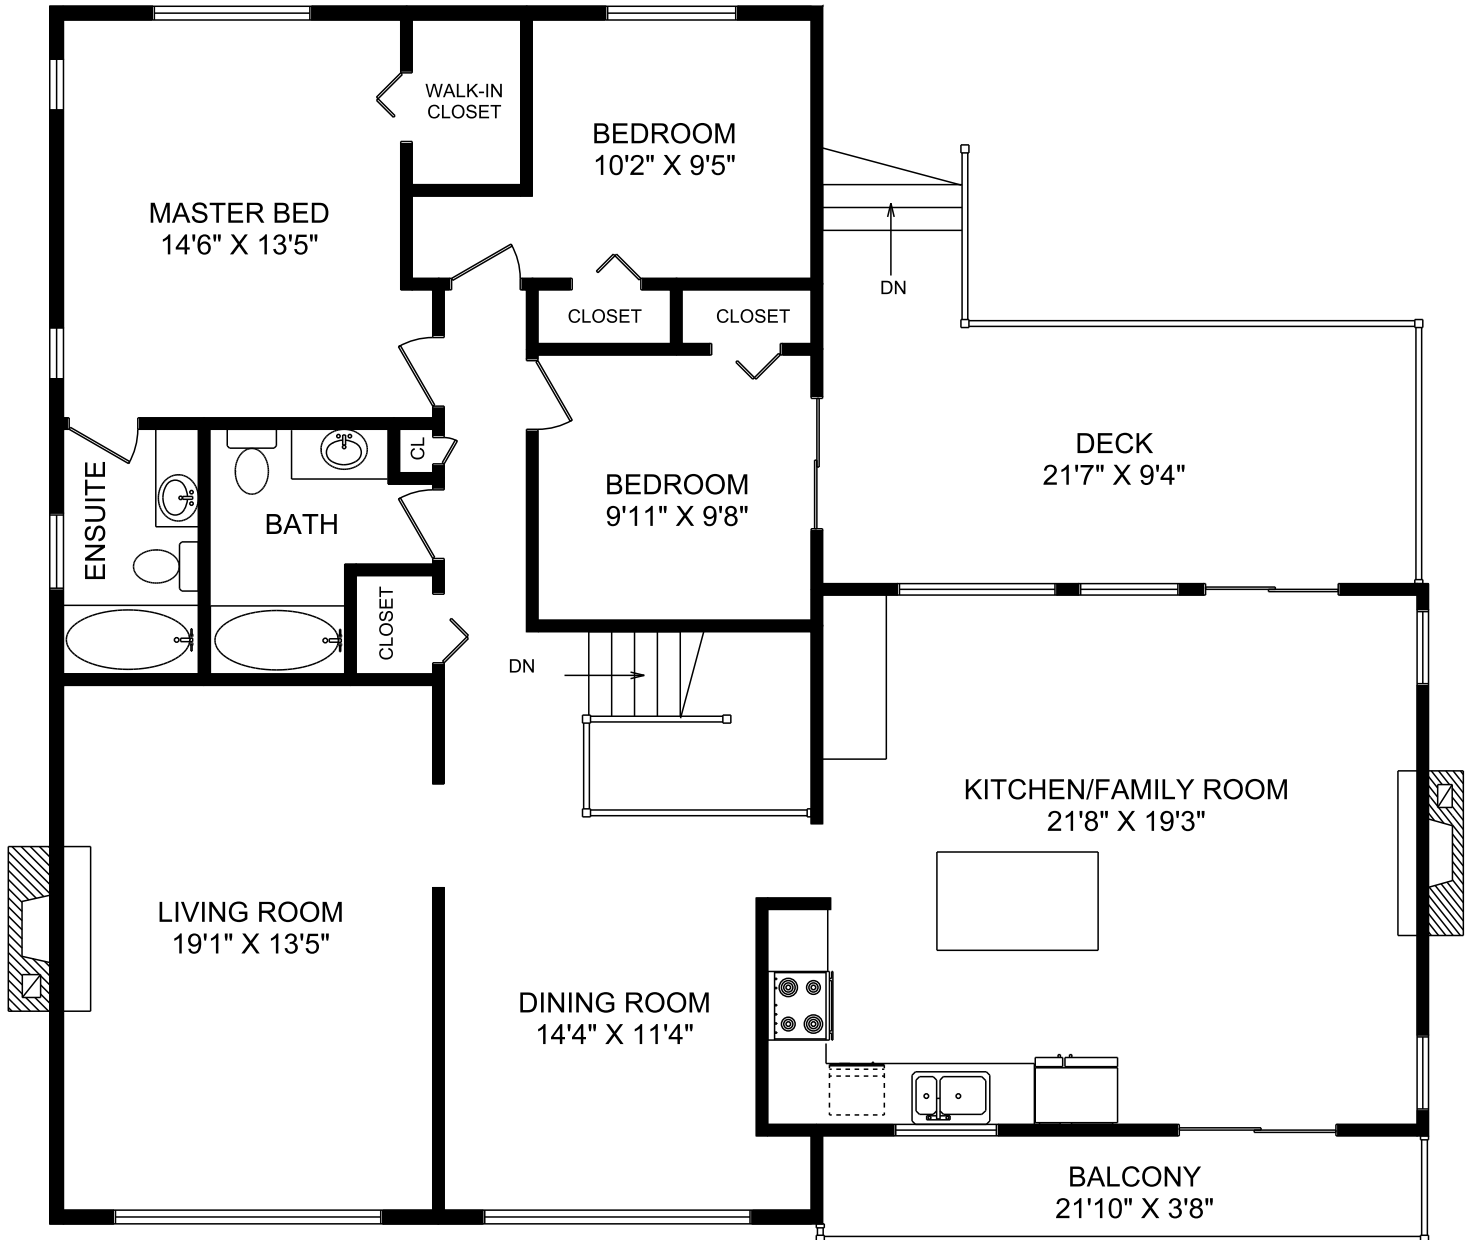

1726 FOREST PARK DRIVE

MAIN FLOOR

	FINISHED SQ.FT.	UNFINISHED SQ.FT.	TOTAL SQ.FT.
MAIN FLOOR	1,694	0	1,694
LOWER FLOOR	1,160	0	1,160
TOTAL	2,854	0	2,854
DECK		209	
BALCONY		86	
GARAGE		670	
PATIO		239	
MEASURED JUNE 24, 2008		NICO BAILLY	