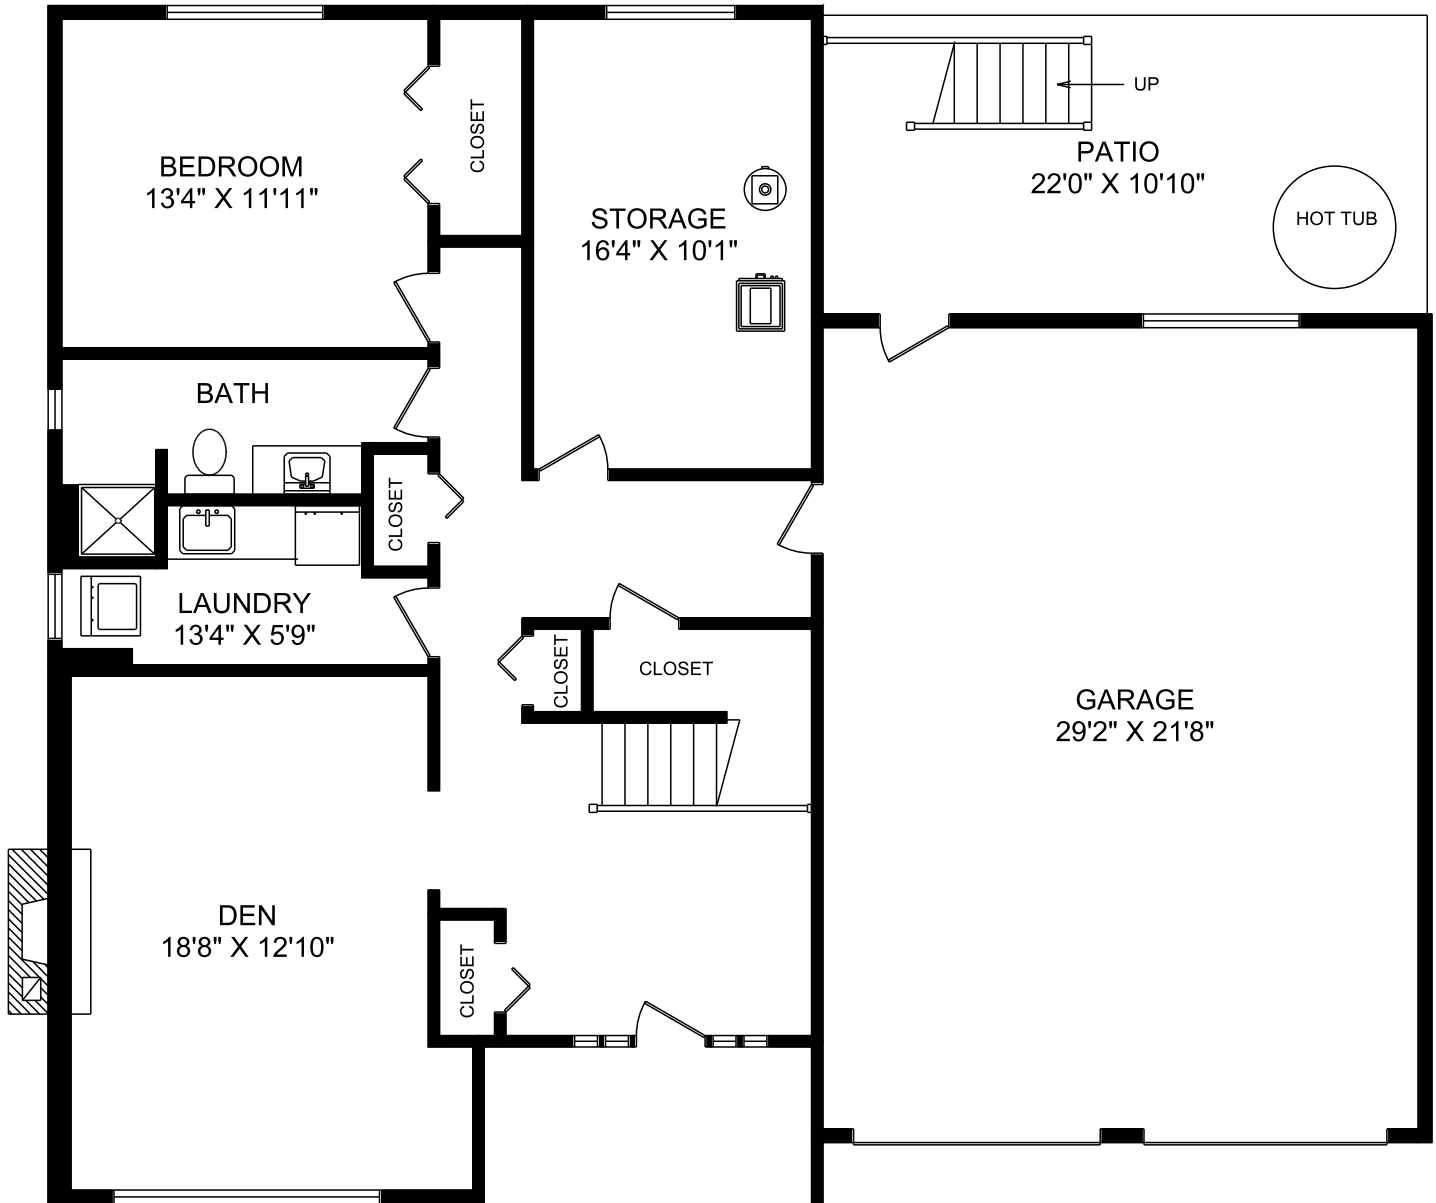

1726 FOREST PARK DRIVE

LOWER FLOOR

	FINISHED SQ.FT.	UNFINISHED SQ.FT.	TOTAL SQ.FT.
MAIN FLOOR	1,694	0	1,694
LOWER FLOOR	1,160	0	1,160
TOTAL	2,854	0	2,854
DECK		209	
BALCONY		86	
GARAGE		670	
PATIO		239	
MEASURED JUNE 24, 2008		NICO BAILLY	