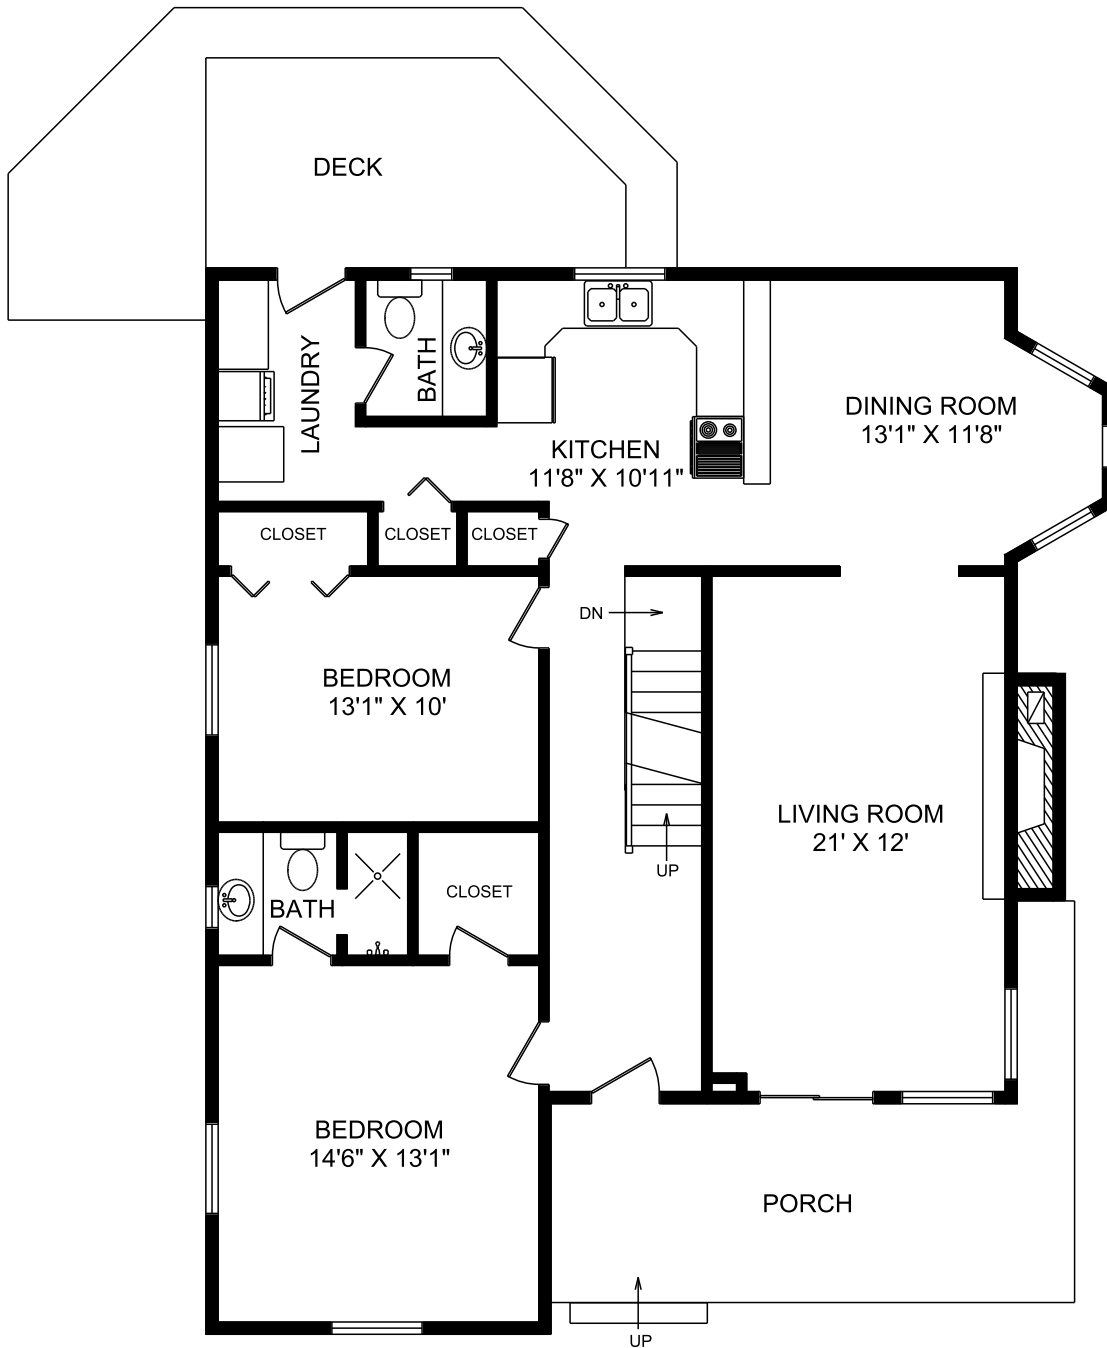

9585 GLENELG AVENUE MAIN FLOOR

	FINISHED SQ.FT.	UNFINISHED SQ.FT.	TOTAL SQ.FT.
MAIN FLOOR	1,300	0	1,300
SECOND FLOOR	1,068	0	1,068
LOWER FLOOR	95	1,176	1,271
TOTAL	2,463	1,176	3,639
PATIO/DECK		652	
MEASURED JUNE 5, 2008 ERIC WATTERS			