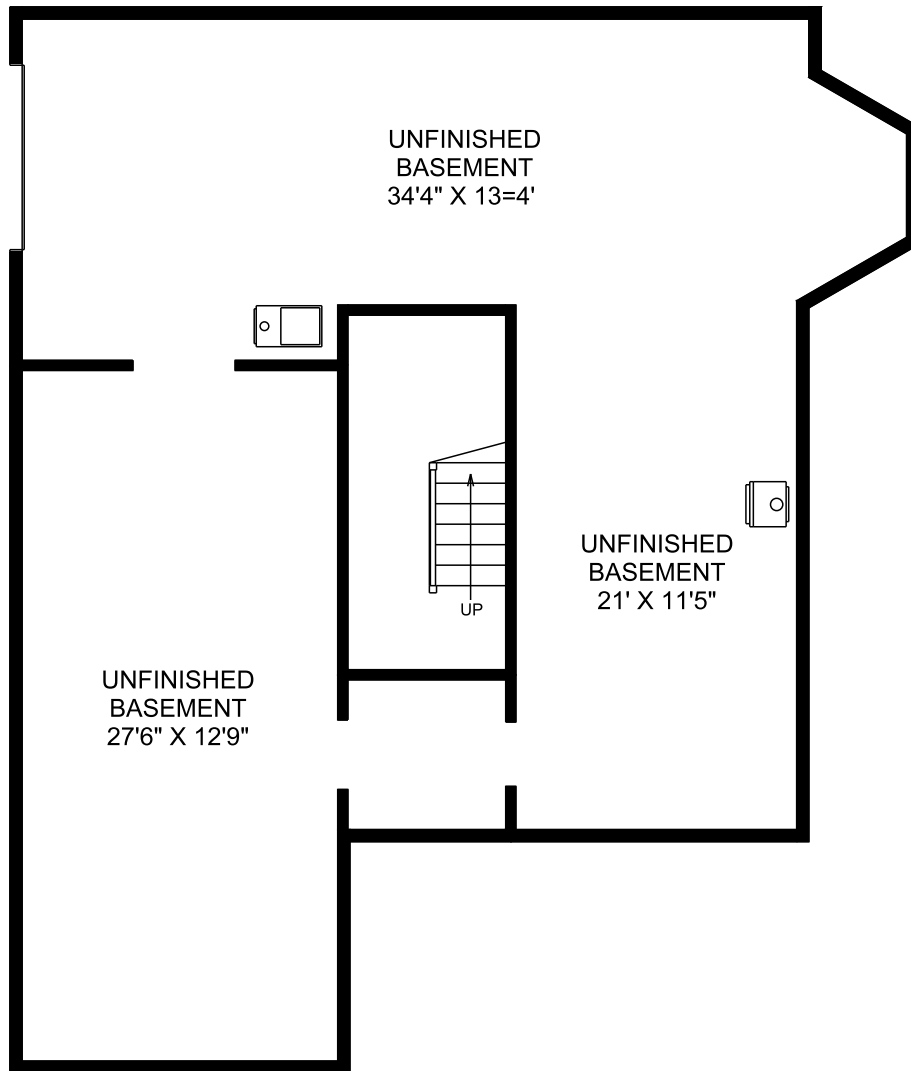

9585 GLENELG AVENUE LOWER FLOOR

	FINISHED SQ.FT.	UNFINISHED SQ.FT.	TOTAL SQ.FT.
MAIN FLOOR	1,300	0	1,300
SECOND FLOOR	1,068	0	1,068
LOWER FLOOR	95	1,176	1,271
TOTAL	2,463	1,176	3,639
PATIO/DECK		652	
MEASURED JUNE 5, 2008 ERIC WATTERS			