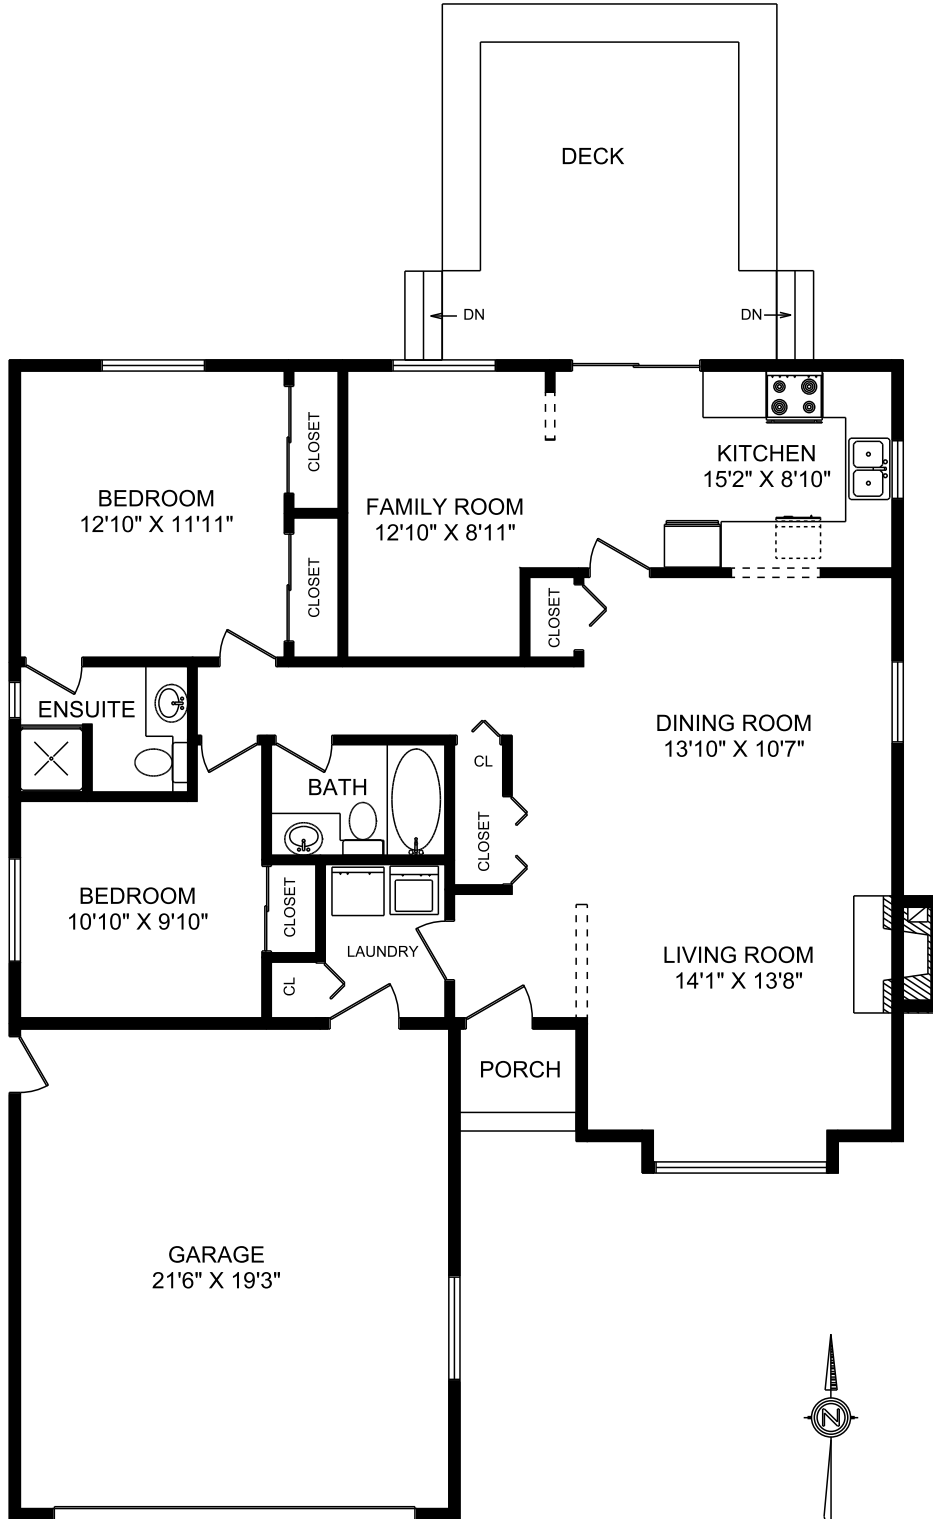

# 2422 ORCHARD AVENUE MAIN FLOOR

	FINISHED SQ.FT.	UNFINISHED SQ.FT.	TOTAL SQ.FT.
MAIN FLOOR	1,298	0	1,298
TOTAL	1,298	0	1,298
GARAGE		445	
DECK		240	
MEASURED JUNE 2, 2008 ERIC WATTERS			

All information furnished regarding this property is from sources deemed reliable but no warranty or representation is made to the accuracy thereof.