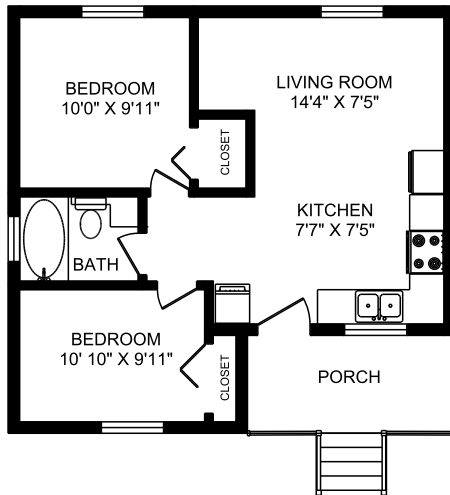

4668 CORDOVA BAY ROAD
SIDE HOUSE

	FINISHED SQ.FT.	UNFINISHED SQ.FT.	TOTAL SQ.FT.
MAIN FLOOR	3,500	0	3,500
LOWER FLOOR	1,032	177	1,209
SECOND FLOOR	3,005	0	3,005
SIDE HOUSE	581	0	581
TOTAL	8,118	177	8,295
GARAGE		830	
BALCONIES / PATIOS		512	
MEASURED MAY 9, 2008 ERIC WATTERS			