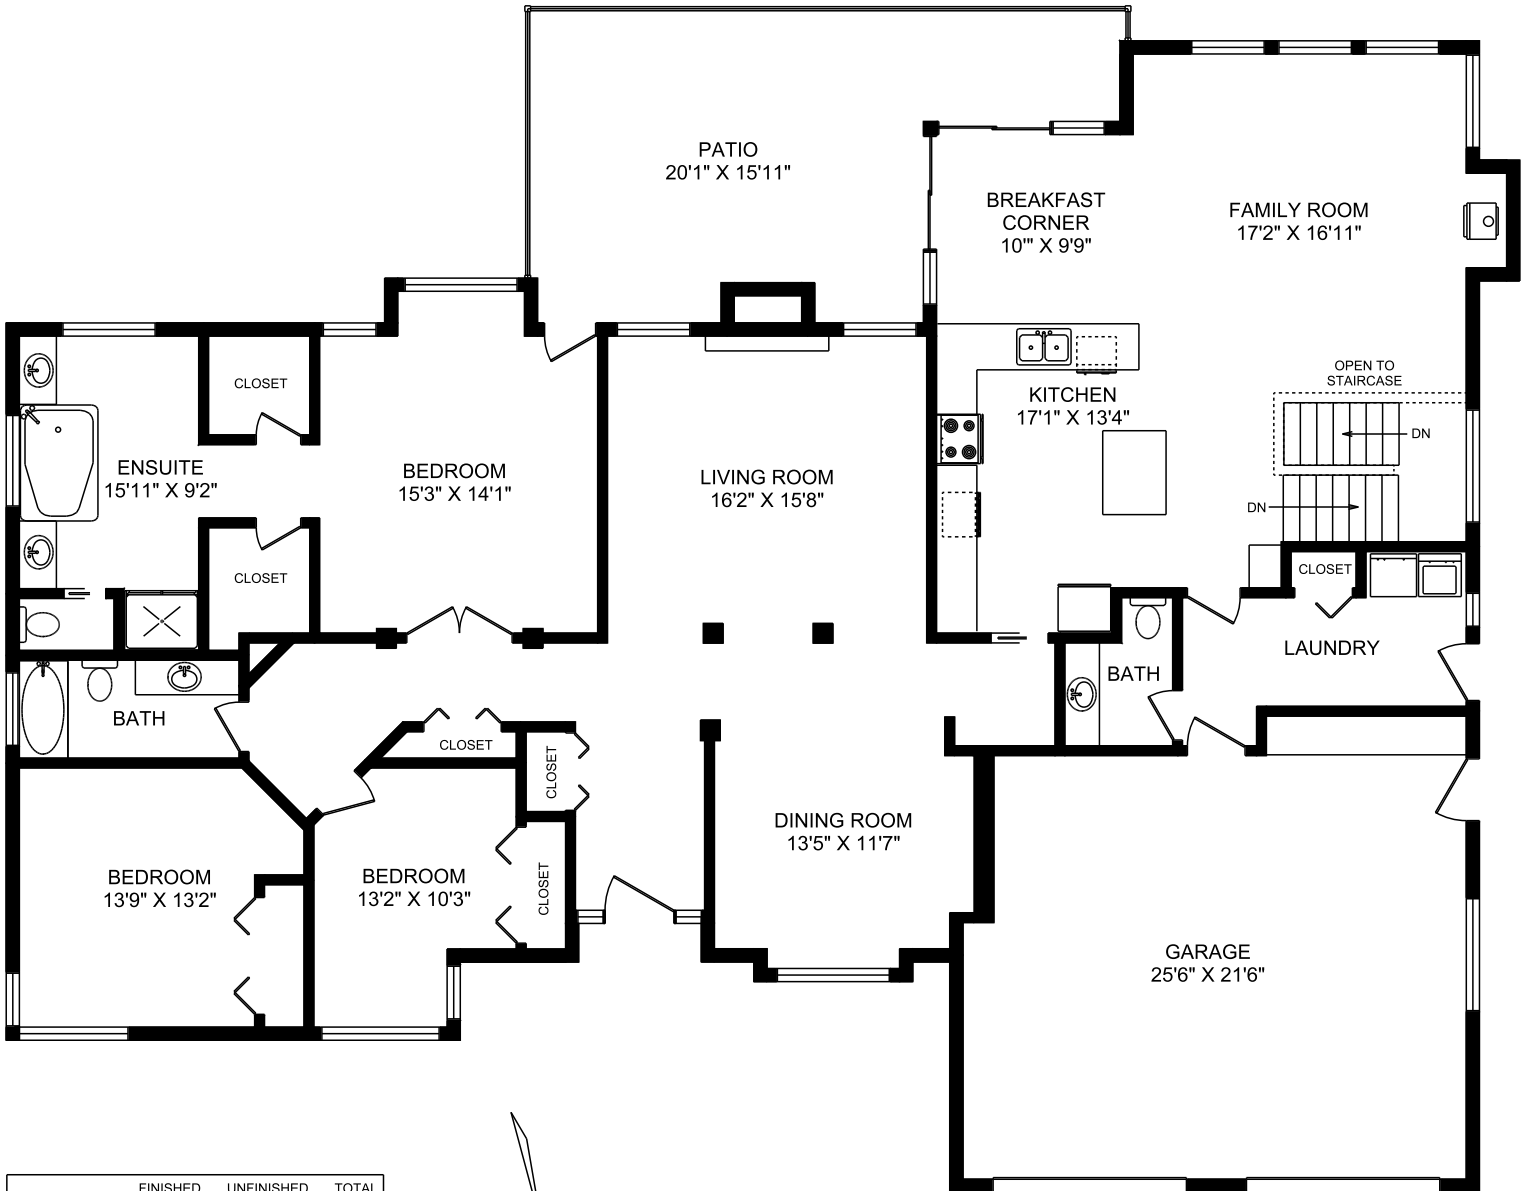

4373 WILDFLOWER LANE  
MAIN FLOOR

	FINISHED SQ.FT.	UNFINISHED SQ.FT.	TOTAL SQ.FT.
LOWER FLOOR	2373	176	2549
MAIN FLOOR	2623	0	2623
TOTAL	4996	176	5172
DECK / PORCH		683	
GARAGE		595	
MEASURED MAY 7, 2008 ERIC WATTERS			