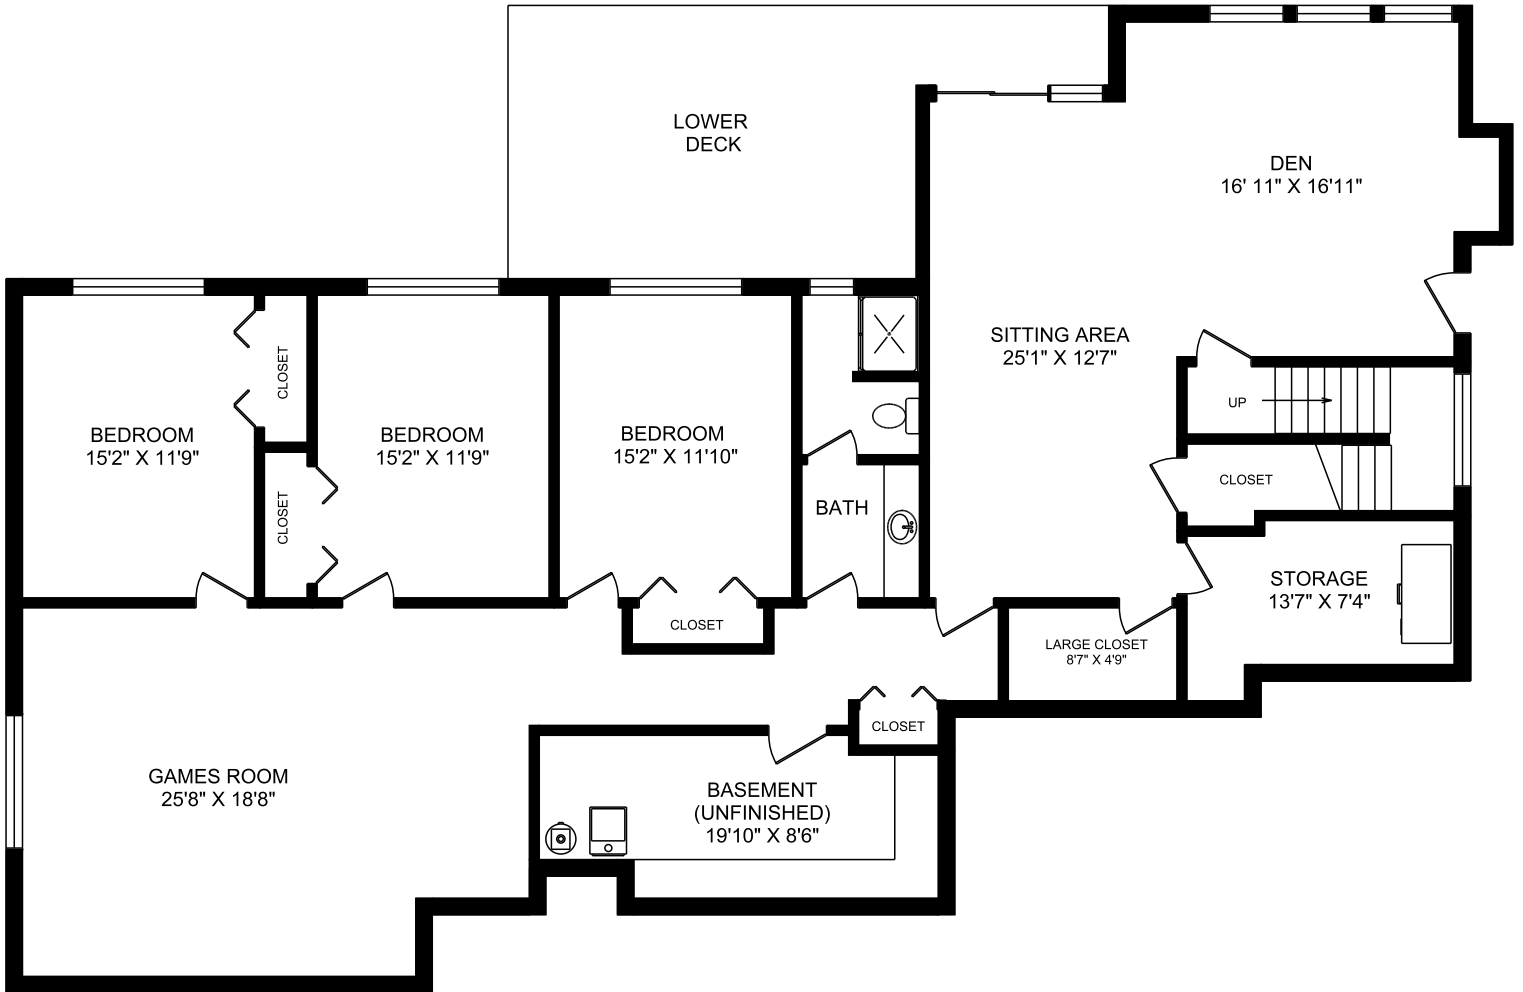

4373 WILDFLOWER LANE LOWER FLOOR

	FINISHED SQ.FT.	UNFINISHED SQ.FT.	TOTAL SQ.FT.
LOWER FLOOR	2373	176	2549
MAIN FLOOR	2623	0	2623
TOTAL	4996	176	5172
DECK / PORCH		683	
GARAGE		595	
MEASURED MAY 7, 2008 ERIC WATTERS			