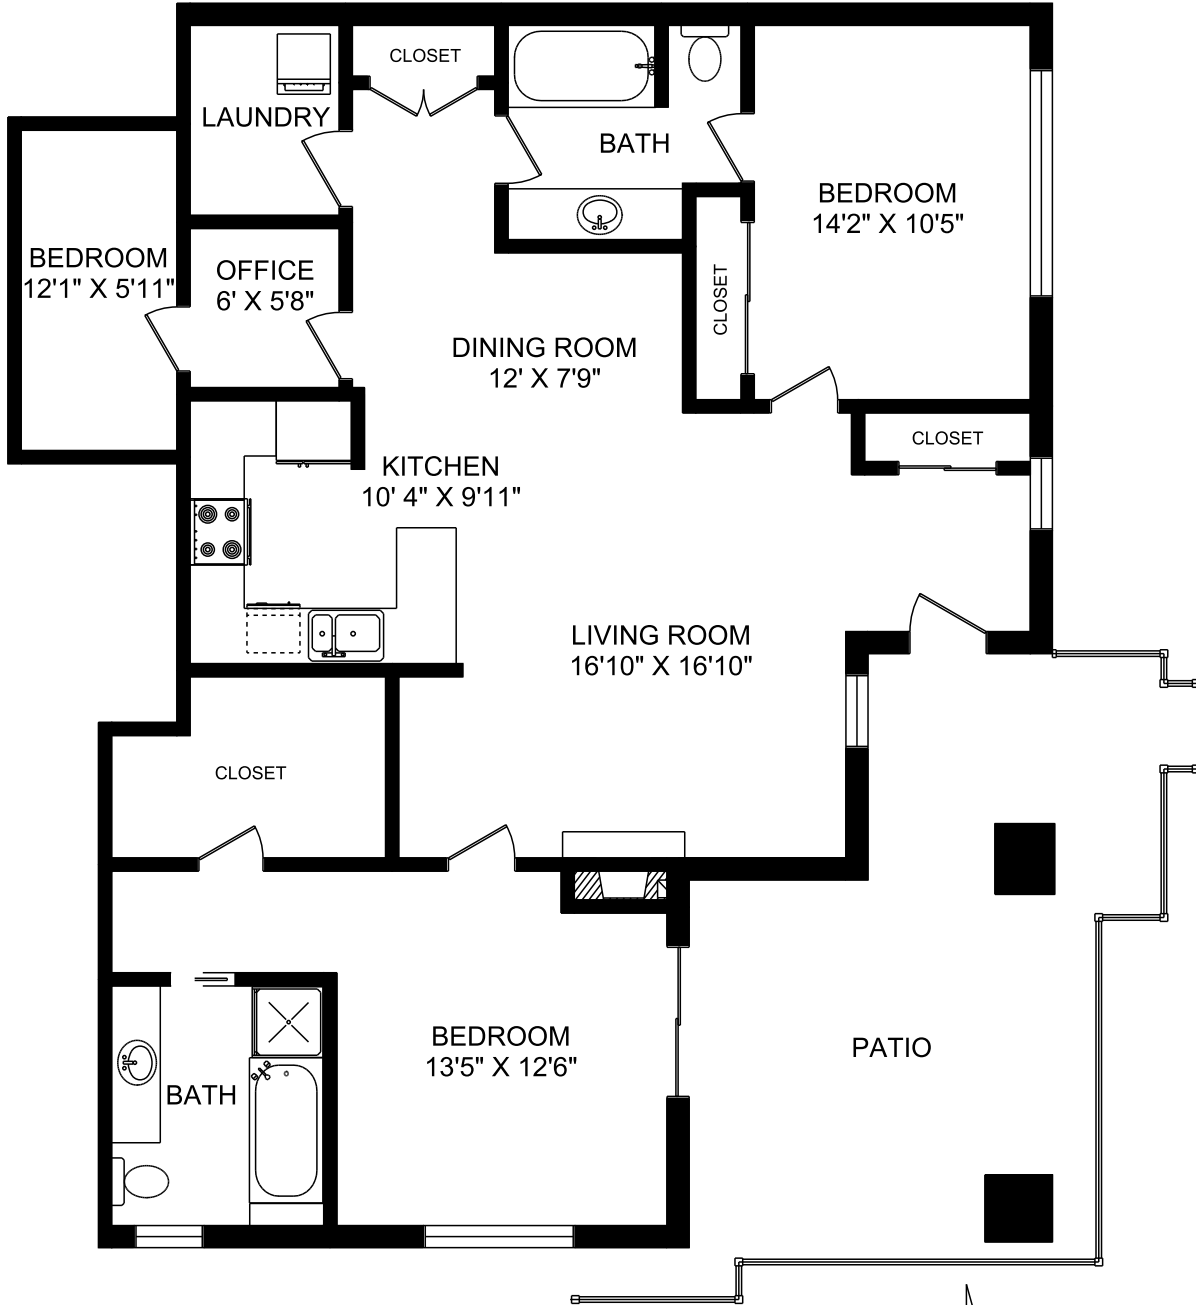

143-1325 BEAR MOUNTAIN PARKWAY

MAIN FLOOR

	FINISHED SQ.FT.	UNFINISHED SQ.FT.	TOTAL SQ.FT.
MAIN FLOOR	1,444	0	1,444
TOTAL	1,444	0	1,444
PATIO		322	
MEASURED MAY 5, 2008 ERIC WATTERS			

All information furnished regarding this property is from sources deemed reliable but no warranty or representation is made to the accuracy thereof.