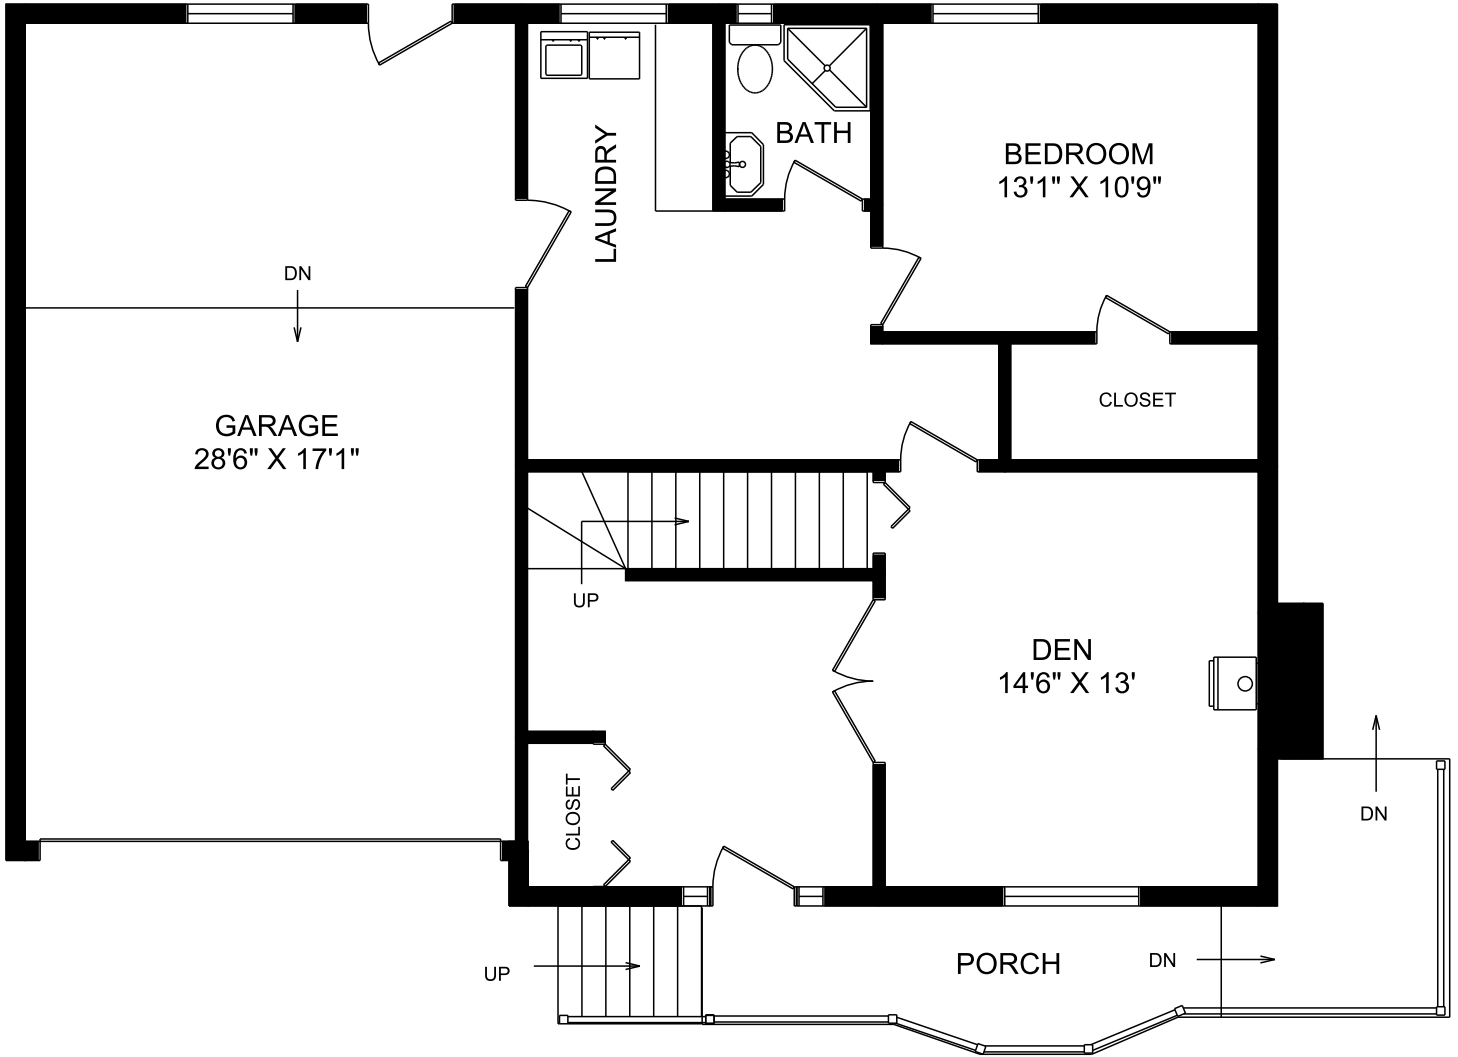

11336 HICKORY DRIVE

MAIN FLOOR

	FINISHED SQ.FT.	UNFINISHED SQ.FT.	TOTAL SQ.FT.
MAIN FLOOR	843	0	843
SECOND FLOOR	1,470	0	1,470
TOTAL	2,313	0	2,313
GARAGE		530	
DECK		241	
PORCH		131	
BALCONY		63	
MEASURED MAY 2, 2008 ERIC WATTERS			