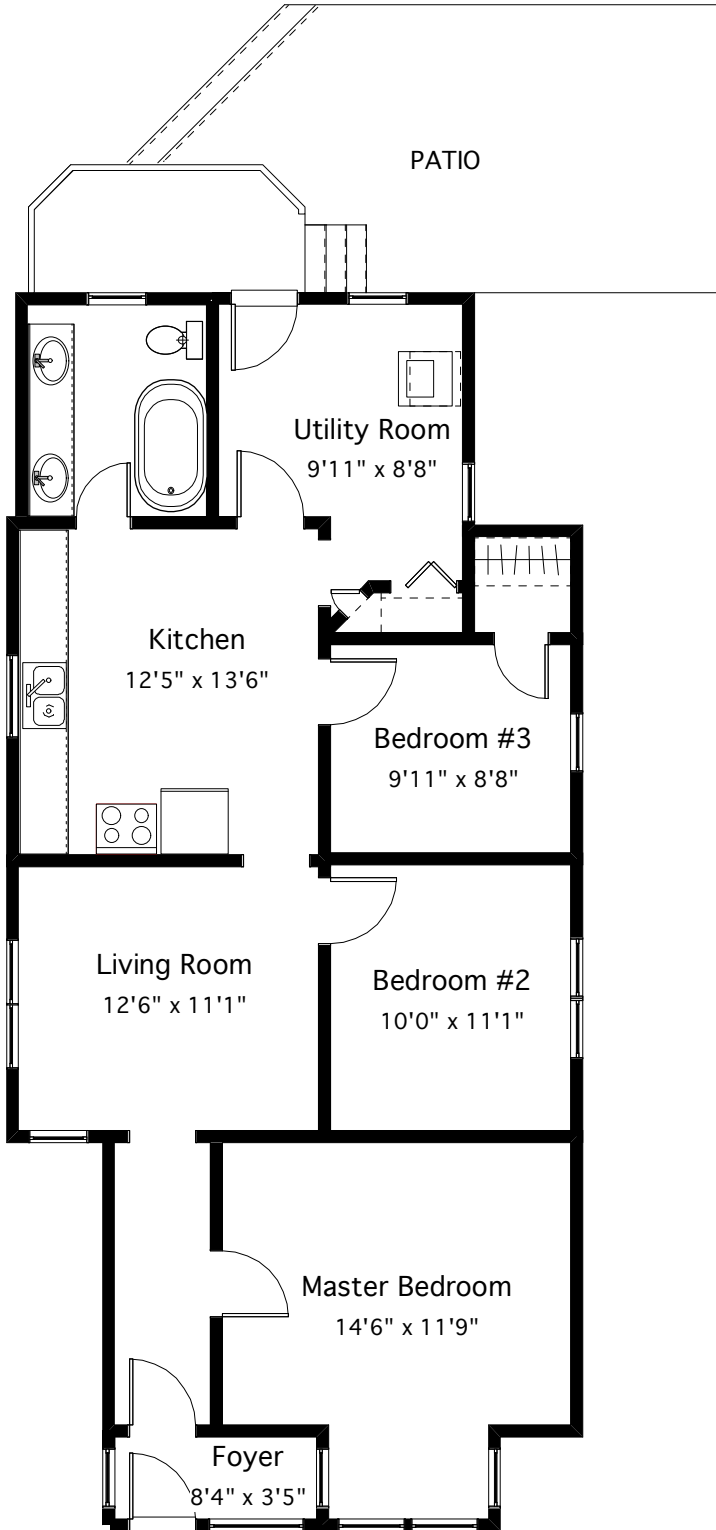

1348 GRANT RD.

MAIN LEVEL

	FINISHED SQ. FT.	UNFINISHED SQ. FT.	TOTAL SQ. FT.
MAIN LEVEL	1115	0	1115
TOTAL	1115	0	1115
PATIO			296

MEASURED APRIL 29, 2008 CHRISTIANE HOWARD