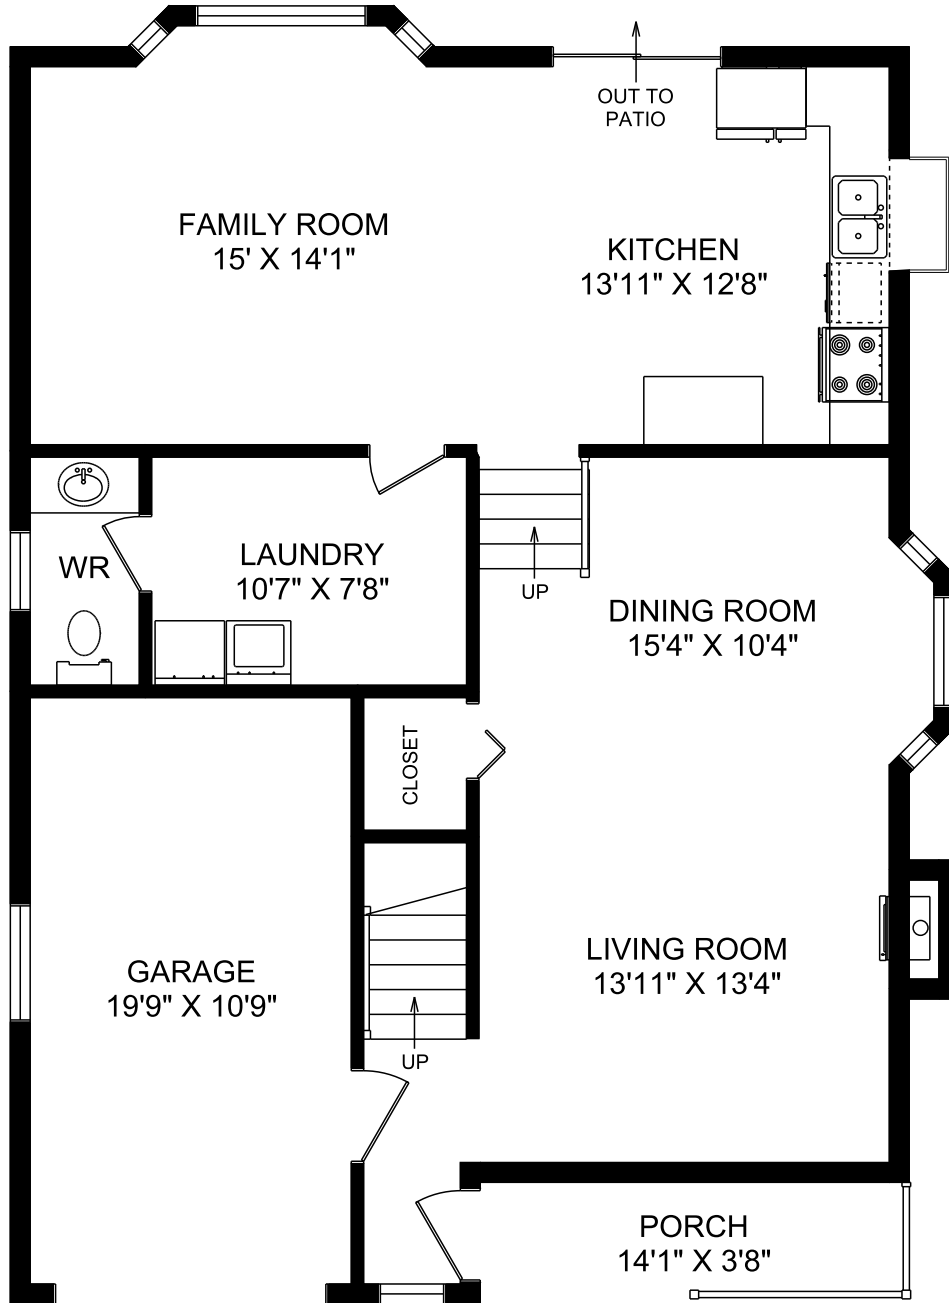

# 6520 COUNTRY ROAD

## MAIN FLOOR

	FINISHED SQ.FT.	UNFINISHED SQ.FT.	TOTAL SQ.FT.
MAIN FLOOR	1,014	0	1,014
SECOND FLOOR	930	0	930
TOTAL	1,944	0	1,944
GARAGE		234	
MEASURED APRIL 28, 2008		NOAH FERGUSON	

All information furnished regarding this property is from sources deemed reliable but no warranty or representation is made to the accuracy thereof.