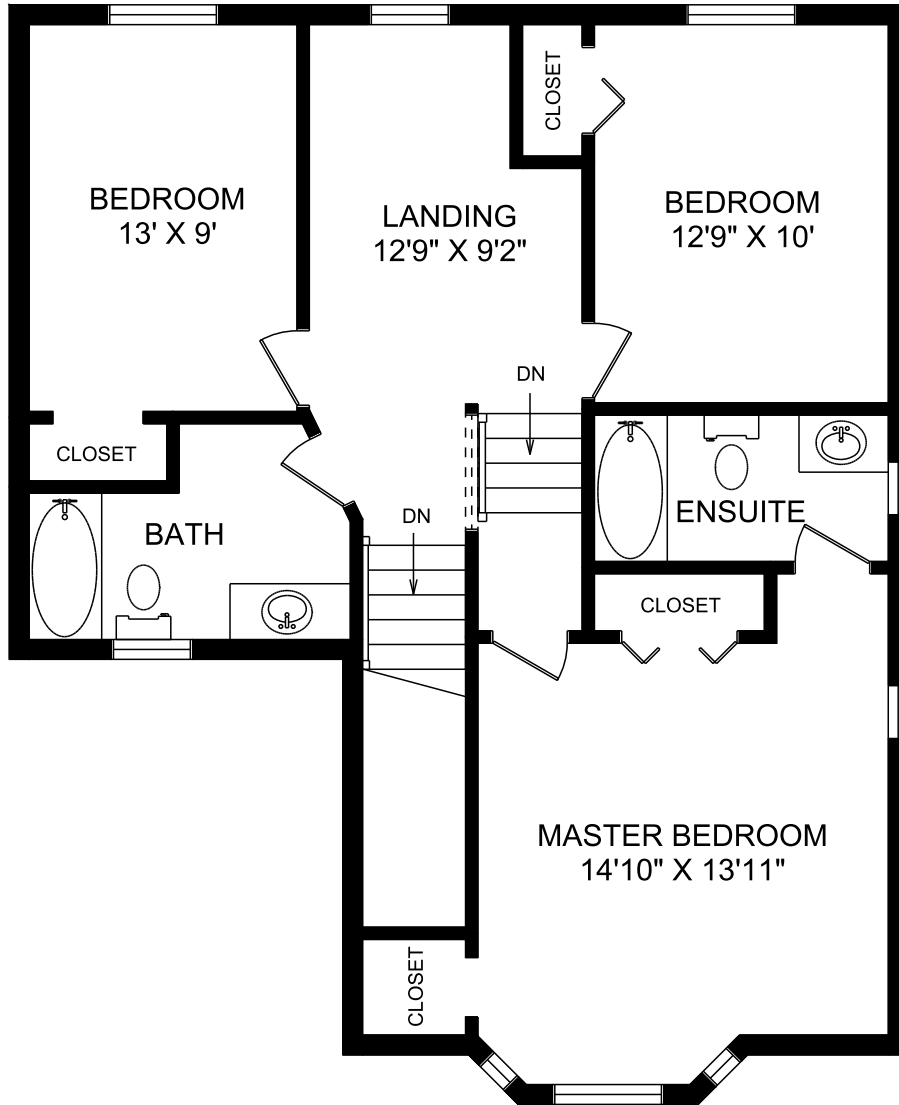

6520 COUNTRY ROAD SECOND FLOOR

	FINISHED SQ.FT.	UNFINISHED SQ.FT.	TOTAL SQ.FT.
MAIN FLOOR	1,014	0	1,014
SECOND FLOOR	930	0	930
TOTAL	1,944	0	1,944
GARAGE		234	
MEASURED APRIL 28, 2008		NOAH FERGUSON	

All information furnished regarding this property is from sources deemed reliable but no warranty or representation is made to the accuracy thereof.