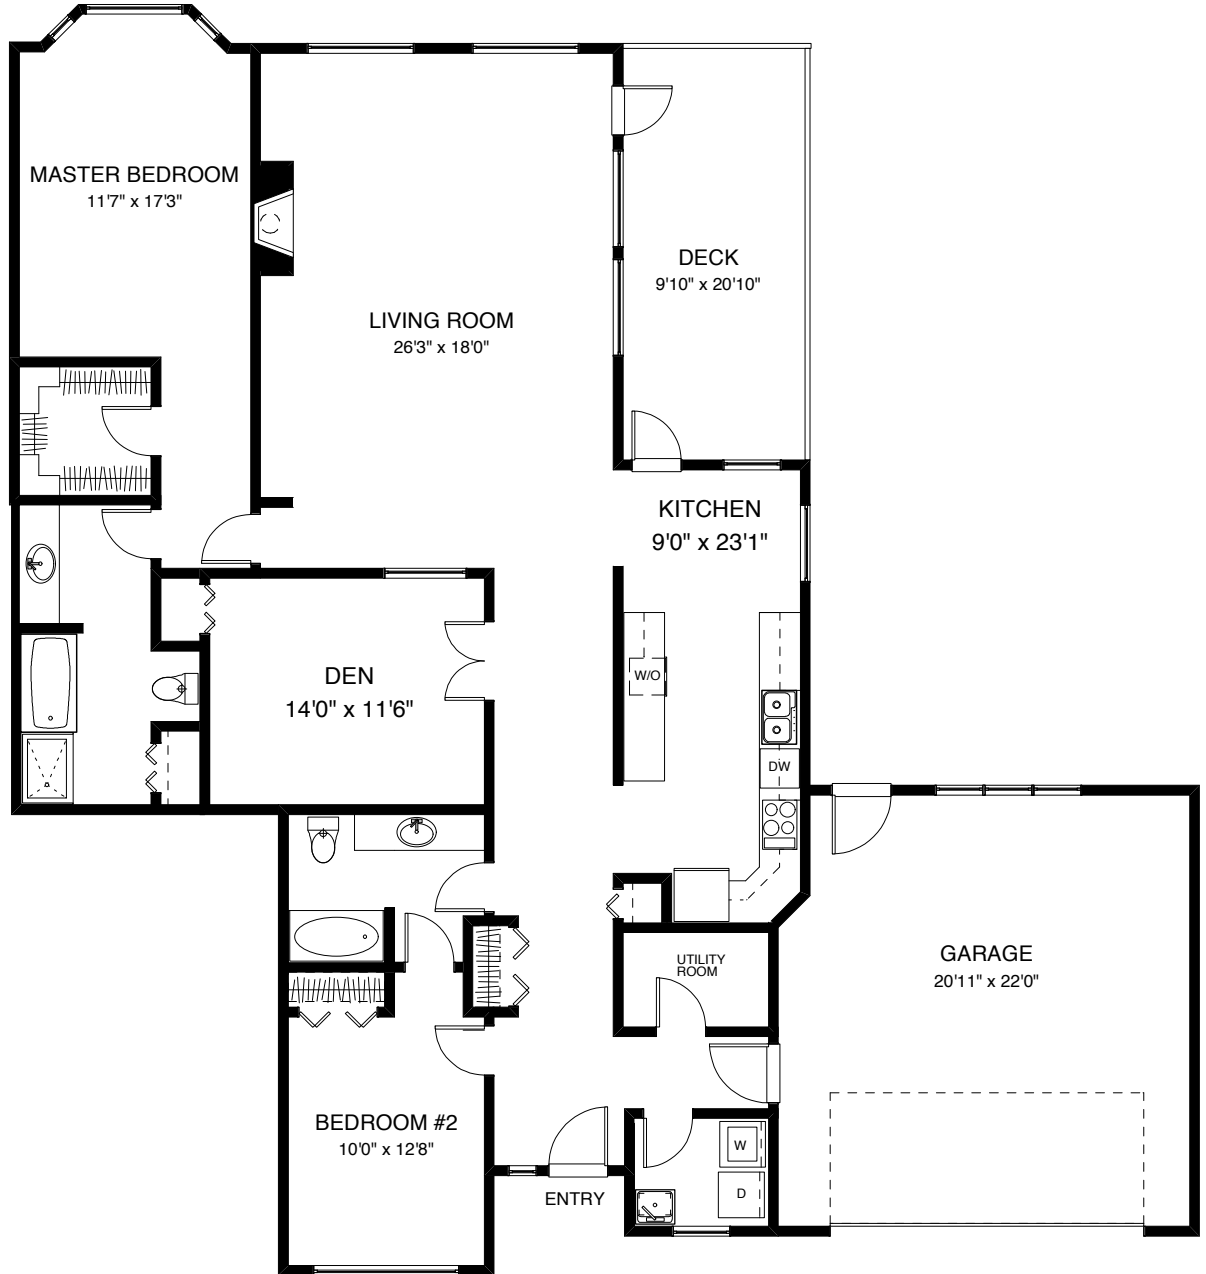

#6 - 942 BOULDERWOOD RISE

0 1 2 3 4 5 6 7 8 9 10 FT

	FINISHED SQ. FT.	UNFINISHED SQ. FT.	TOTAL SQ. FT.
MAIN LEVEL	1954	0	1954
TOTAL	1954	0	1954
BALCONY			203
GARAGE			484

MEASURED APRIL 22, 2008 CHRISTIANE HOWARD