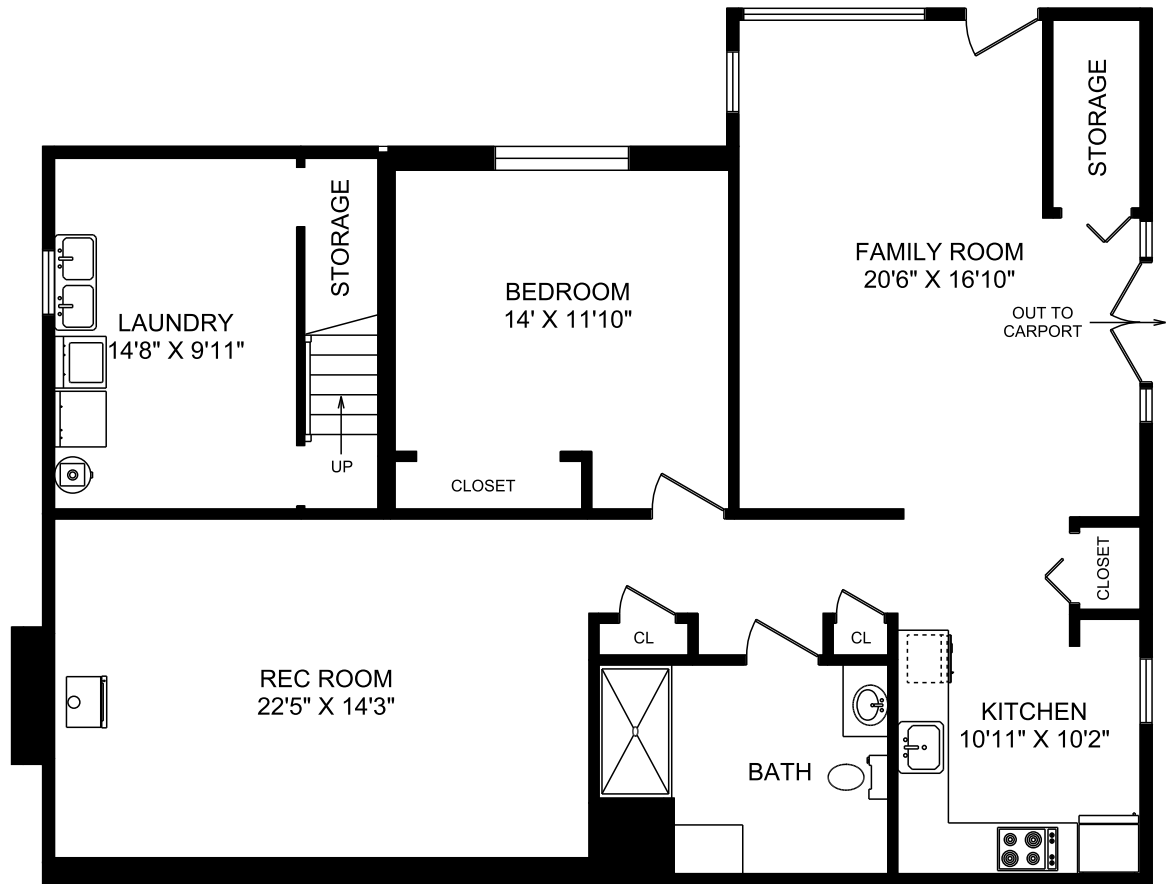

702 WINFALL ROAD LOWER FLOOR

	FINISHED SQ.FT.	UNFINISHED SQ.FT.	TOTAL SQ.FT.
LOWER FLOOR	1,553	0	1,553
MAIN FLOOR	1,846	0	1,846
TOTAL	3,399	0	3,399
DECKS		243	

MEASURED EXCLUSIVELY FOR JEFF POLLITT,
RE/MAX CAMOSUN 250.744.3301
APRIL 14, 2008 NOAH FERGUSON