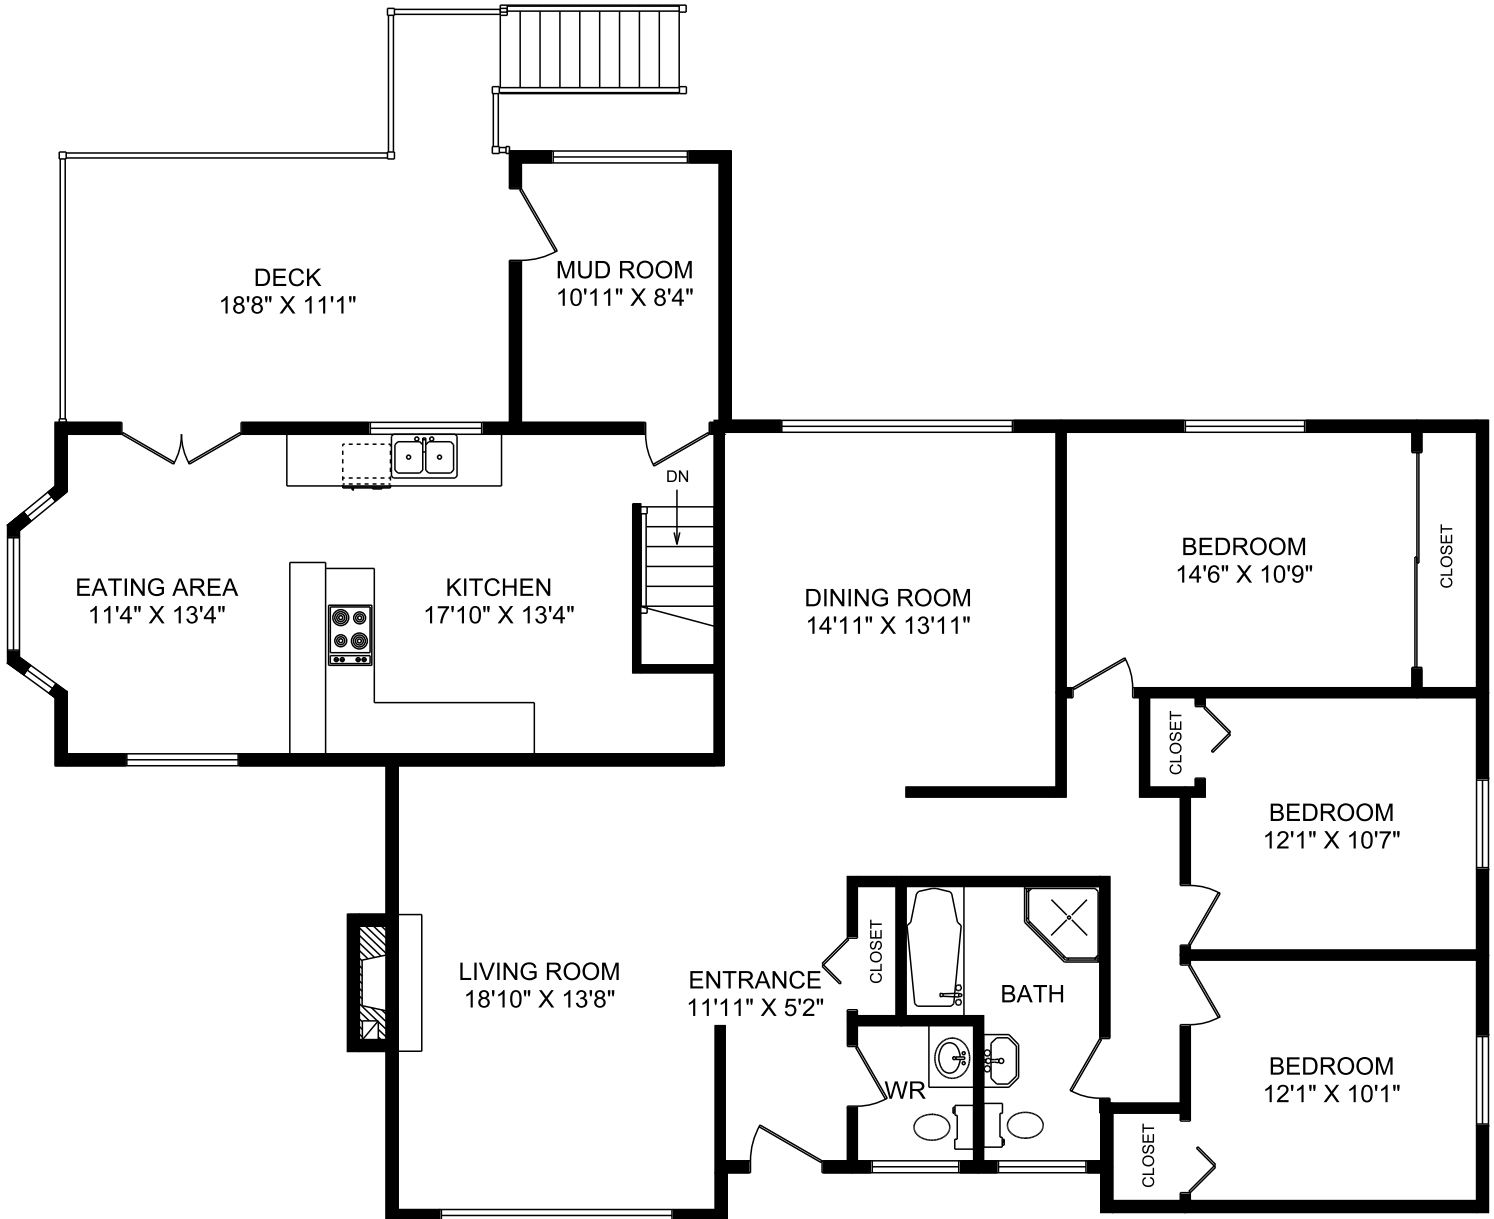

702 WINFALL ROAD MAIN FLOOR

	FINISHED SQ.FT.	UNFINISHED SQ.FT.	TOTAL SQ.FT.
LOWER FLOOR	1,553	0	1,553
MAIN FLOOR	1,846	0	1,846
TOTAL	3,399	0	3,399
DECKS		243	

MEASURED EXCLUSIVELY FOR JEFF POLLITT,
RE/MAX CAMOSUN 250.744.3301
APRIL 14, 2008 NOAH FERGUSON