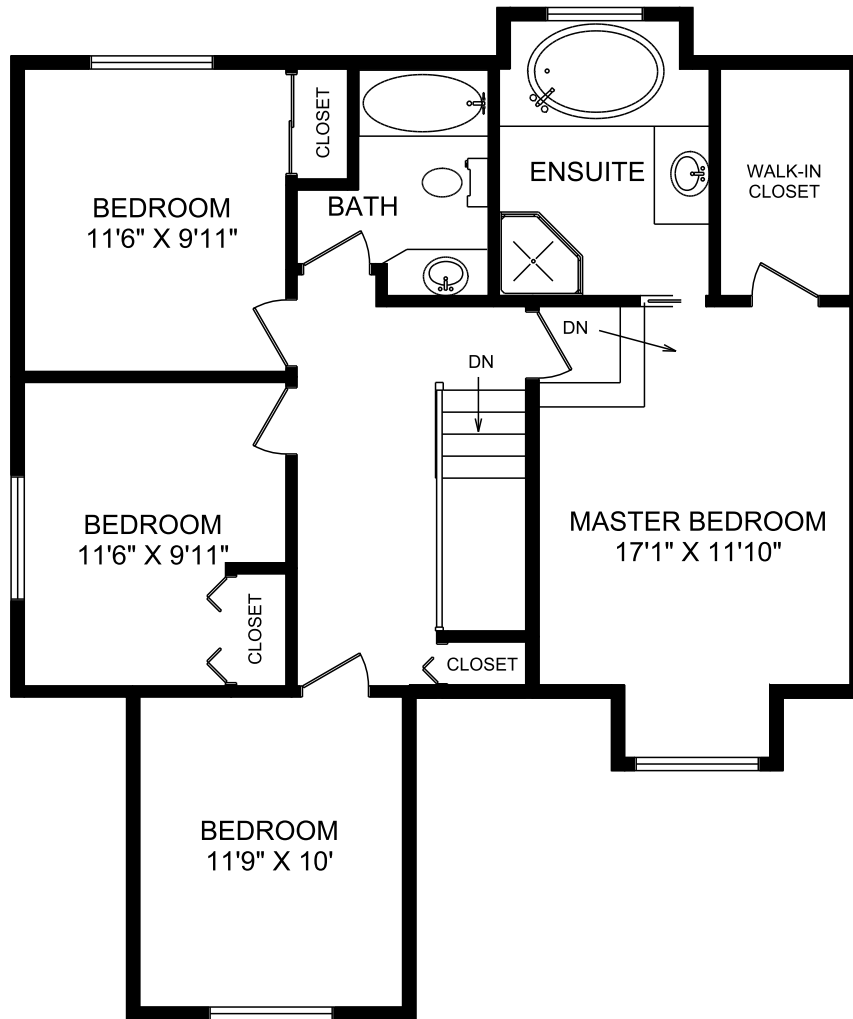

# 2010 GOVENLOCK PLACE SECOND FLOOR

	FINISHED SQ.FT.	UNFINISHED SQ.FT.	TOTAL SQ.FT.
MAIN FLOOR	1,025	0	1,025
SECOND FLOOR	951	0	951
<b>TOTAL</b>	<b>1,976</b>	<b>0</b>	<b>1,976</b>
DECKS		211	
GARAGE		405	
MEASURED APRIL 10, 2008 NOAH FERGUSON			