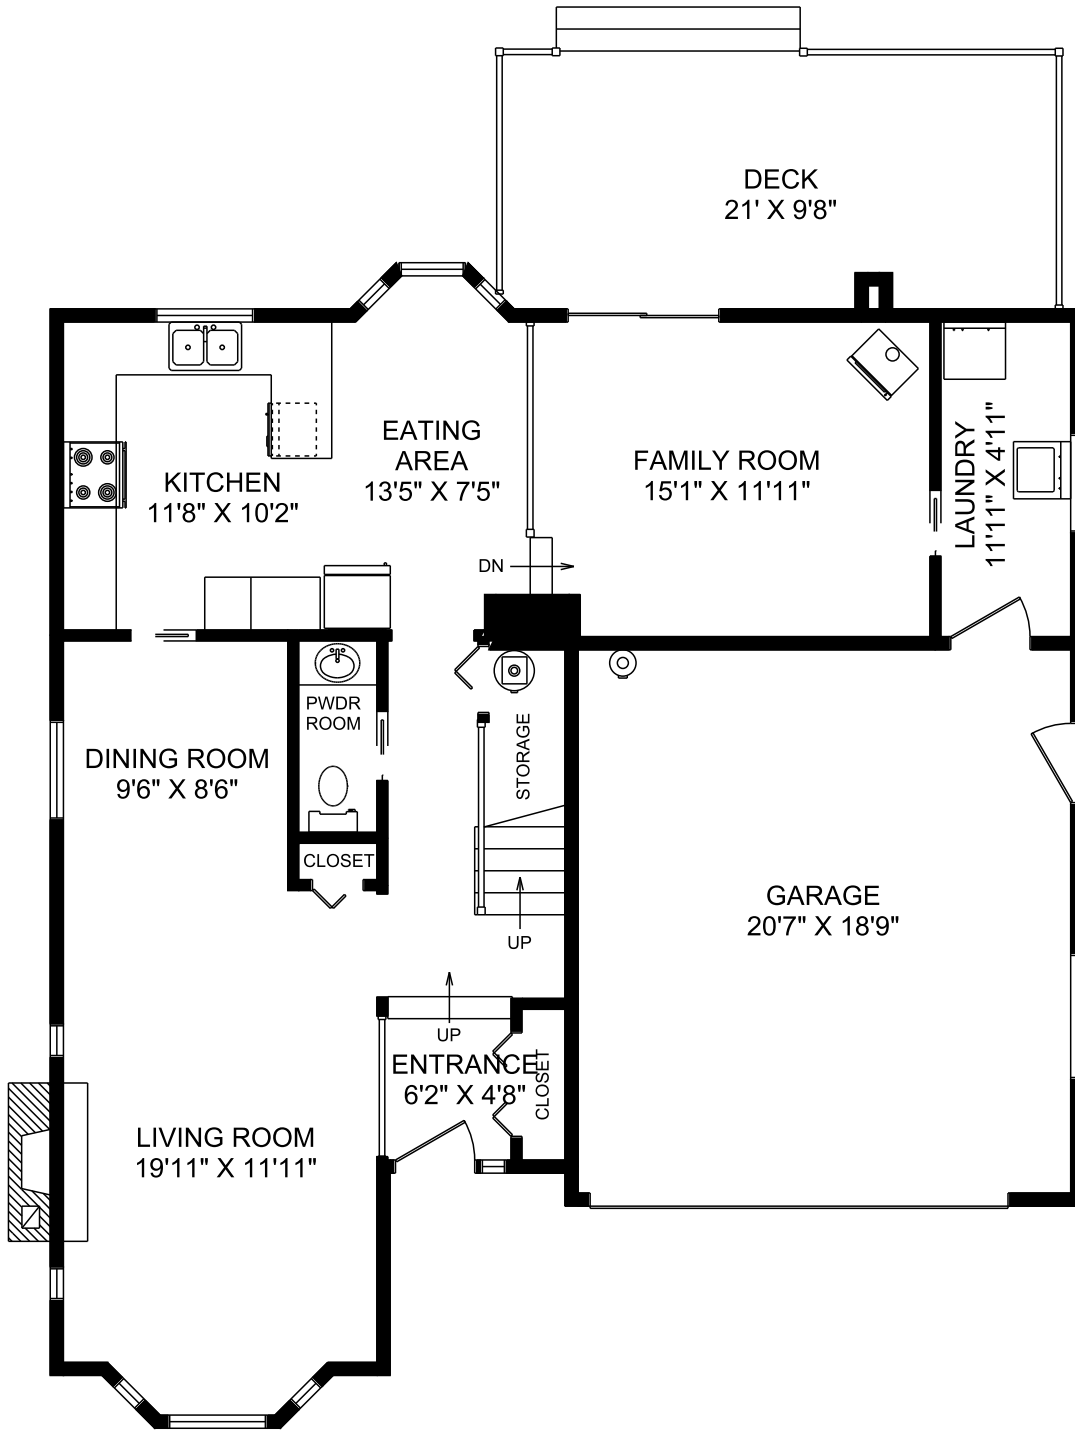

2010 GOVENLOCK PLACE MAIN FLOOR

	FINISHED SQ.FT.	UNFINISHED SQ.FT.	TOTAL SQ.FT.
MAIN FLOOR	1,025	0	1,025
SECOND FLOOR	951	0	951
TOTAL	1,976	0	1,976
DECKS		211	
GARAGE		405	
MEASURED APRIL 10, 2008 NOAH FERGUSON			