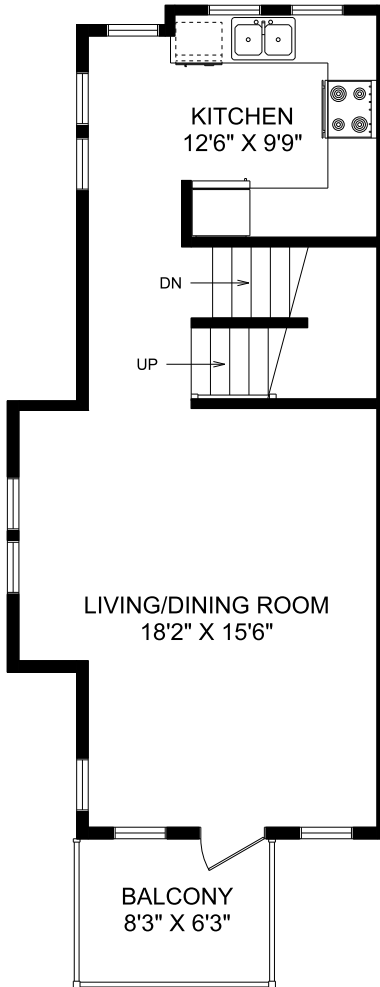

LOWER FLOOR

115 - 820 BROCK AVENUE  
MAIN FLOOR

UPPER FLOOR

	FINISHED SQ.FT.	UNFINISHED SQ.FT.	TOTAL SQ.FT.
LOWER FLOOR	485	0	485
MAIN FLOOR	519	0	519
UPPER FLOOR	498	0	498
TOTAL	1,502	0	1,502
BALCONY		55	
MEASURED MARCH 31, 2008 NOAH FERGUSON			