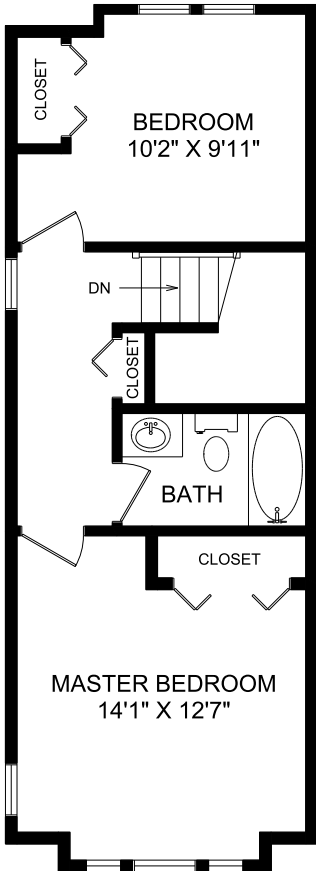

LOWER FLOOR

115 - 820 BROCK AVENUE  
MAIN FLOOR

UPPER FLOOR

	FINISHED SQ.FT.	UNFINISHED SQ.FT.	TOTAL SQ.FT.
LOWER FLOOR	485	0	485
MAIN FLOOR	519	0	519
UPPER FLOOR	498	0	498
TOTAL	1,502	0	1,502
BALCONY		55	
MEASURED MARCH 31, 2008 NOAH FERGUSON			