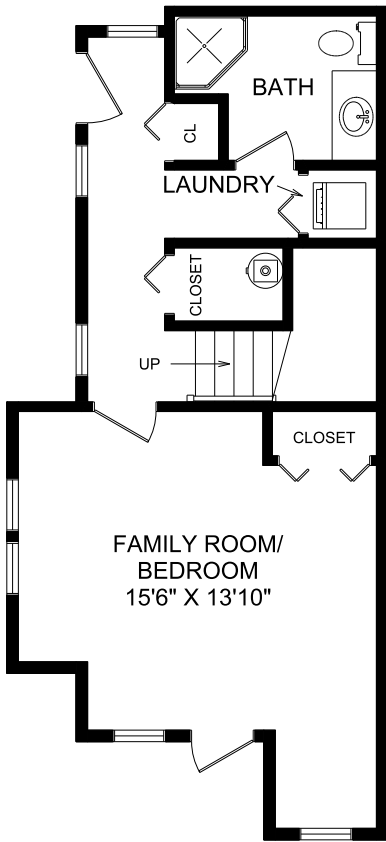

LOWER FLOOR

115 - 820 BROCK AVENUE  
MAIN FLOOR

UPPER FLOOR

	FINISHED SQ.FT.	UNFINISHED SQ.FT.	TOTAL SQ.FT.
LOWER FLOOR	485	0	485
MAIN FLOOR	519	0	519
UPPER FLOOR	498	0	498
TOTAL	1,502	0	1,502
BALCONY		55	
MEASURED MARCH 31, 2008 NOAH FERGUSON			