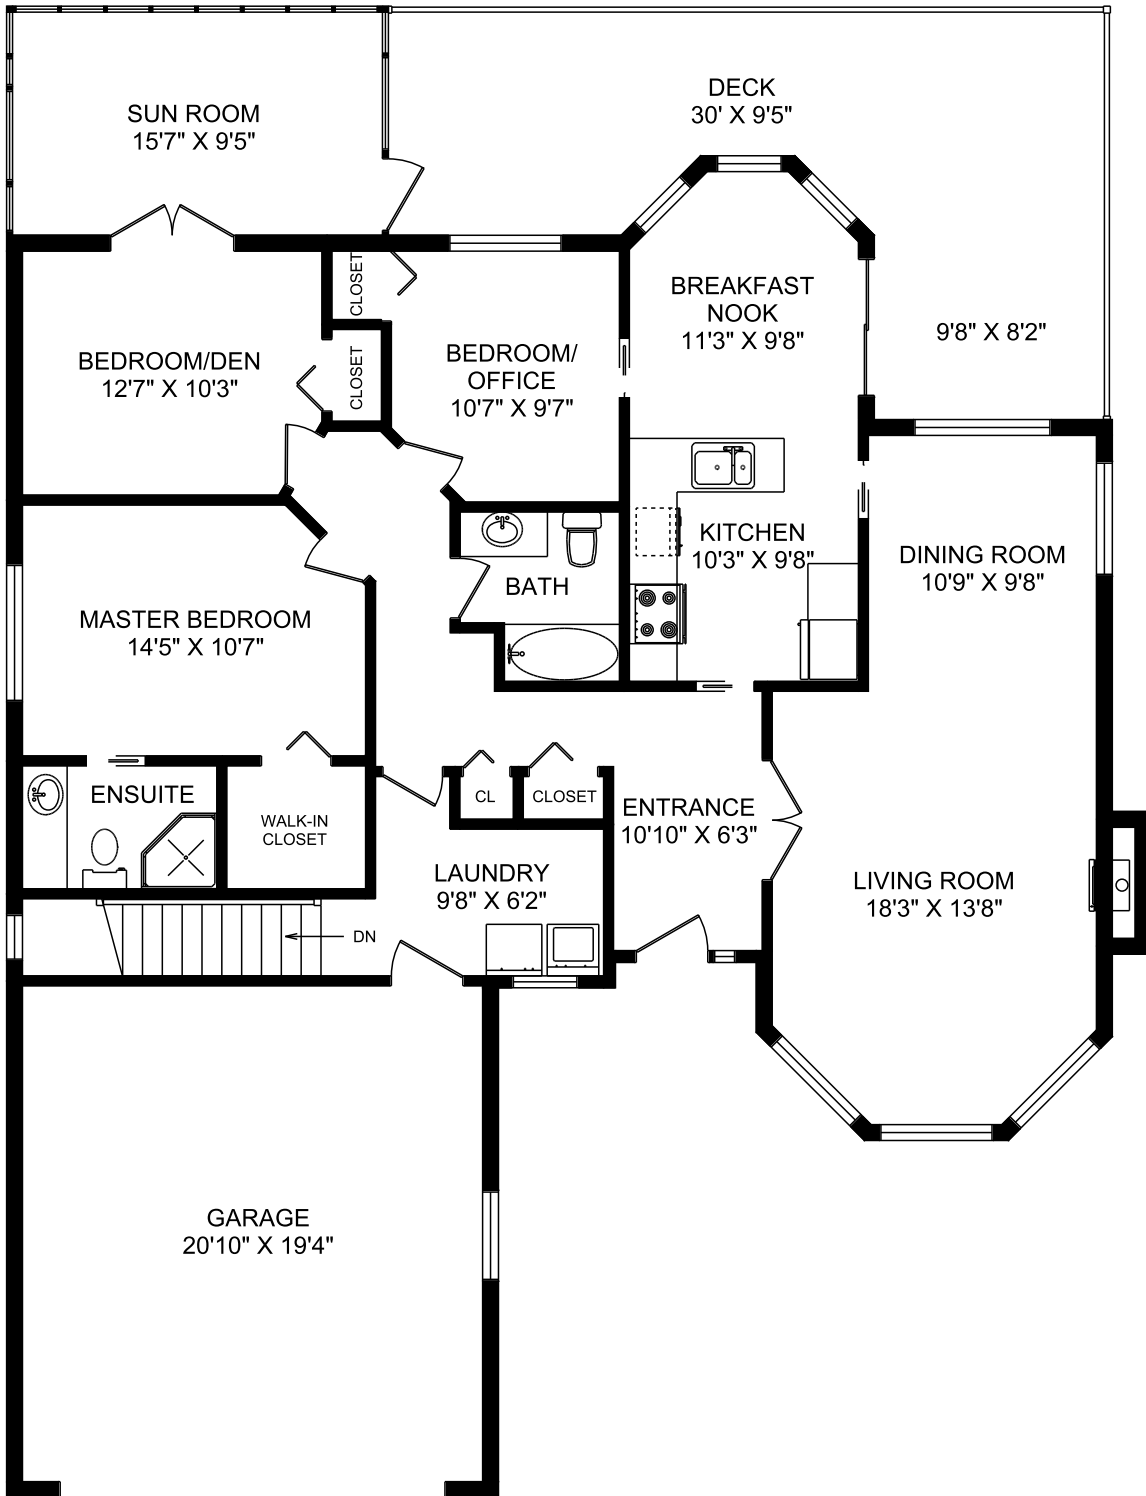

646 CAINS WAY

MAIN FLOOR

	FINISHED SQ.FT.	UNFINISHED SQ.FT.	TOTAL SQ.FT.
MAIN FLOOR	1,648	0	1,648
LOWER FLOOR	1,269	188	1,457
TOTAL	2,917	188	3,105
DECK		342	
GARAGE		444	
MEASURED MARCH 28, 2008 NOAH FERGUSON			