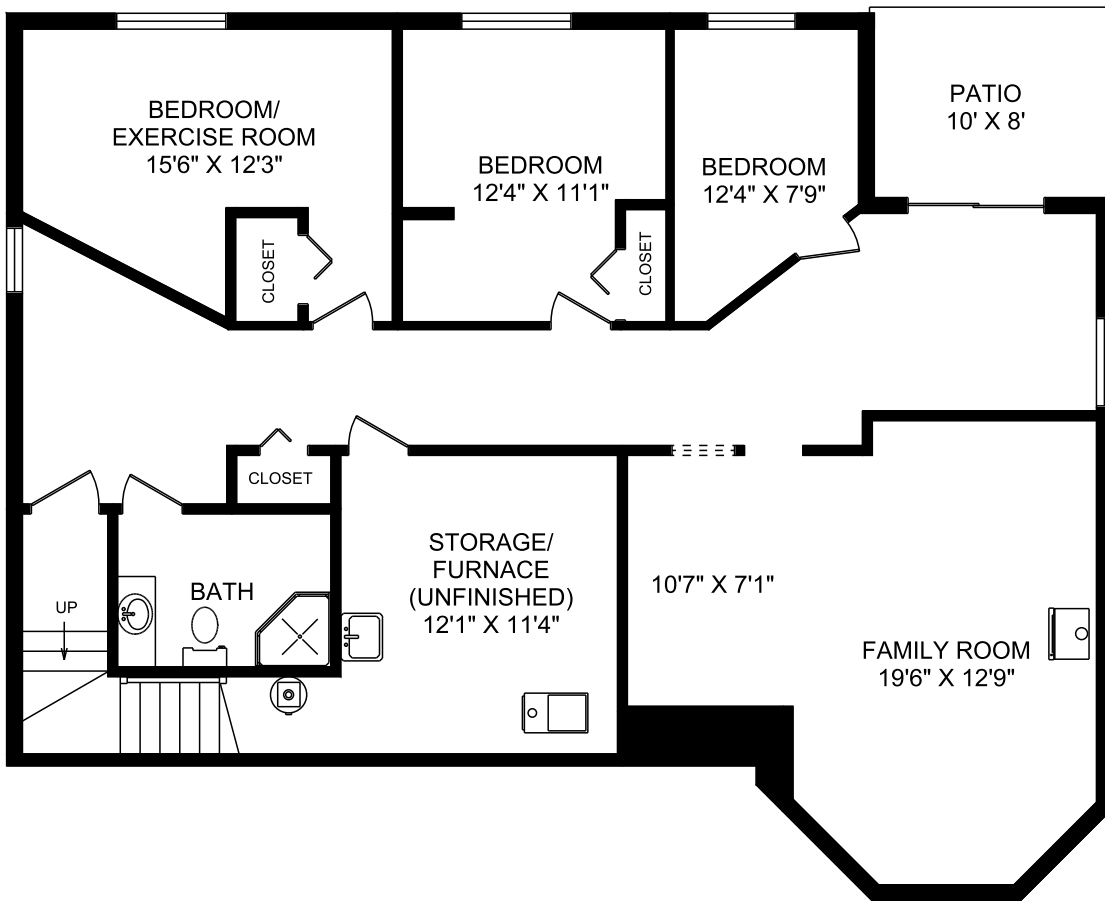

646 CAINS WAY

LOWER FLOOR

	FINISHED SQ.FT.	UNFINISHED SQ.FT.	TOTAL SQ.FT.
MAIN FLOOR	1,648	0	1,648
LOWER FLOOR	1,269	188	1,457
TOTAL	2,917	188	3,105
DECK		342	
GARAGE		444	
MEASURED MARCH 28, 2008 NOAH FERGUSON			