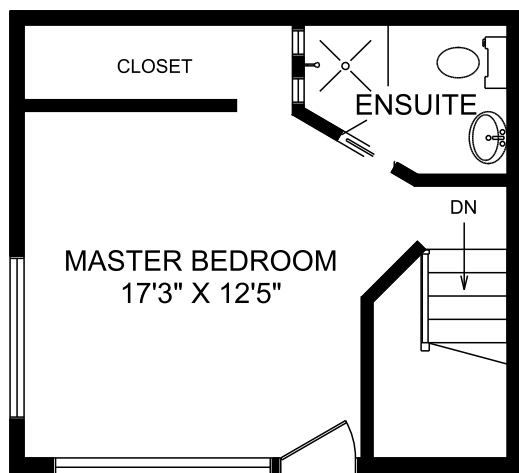

1340 LYALL STREET SECOND FLOOR

	FINISHED SQ.FT.	UNFINISHED SQ.FT.	TOTAL SQ.FT.
MAIN FLOOR	1,683	0	1,683
SECOND FLOOR	303	0	303
TOTAL	1,986	0	1,986
DECK		102	
MEASURED MARCH 29, 2008 NOAH FERGUSON			

All information furnished regarding this property is from sources deemed reliable but no warranty or representation is made to the accuracy thereof.