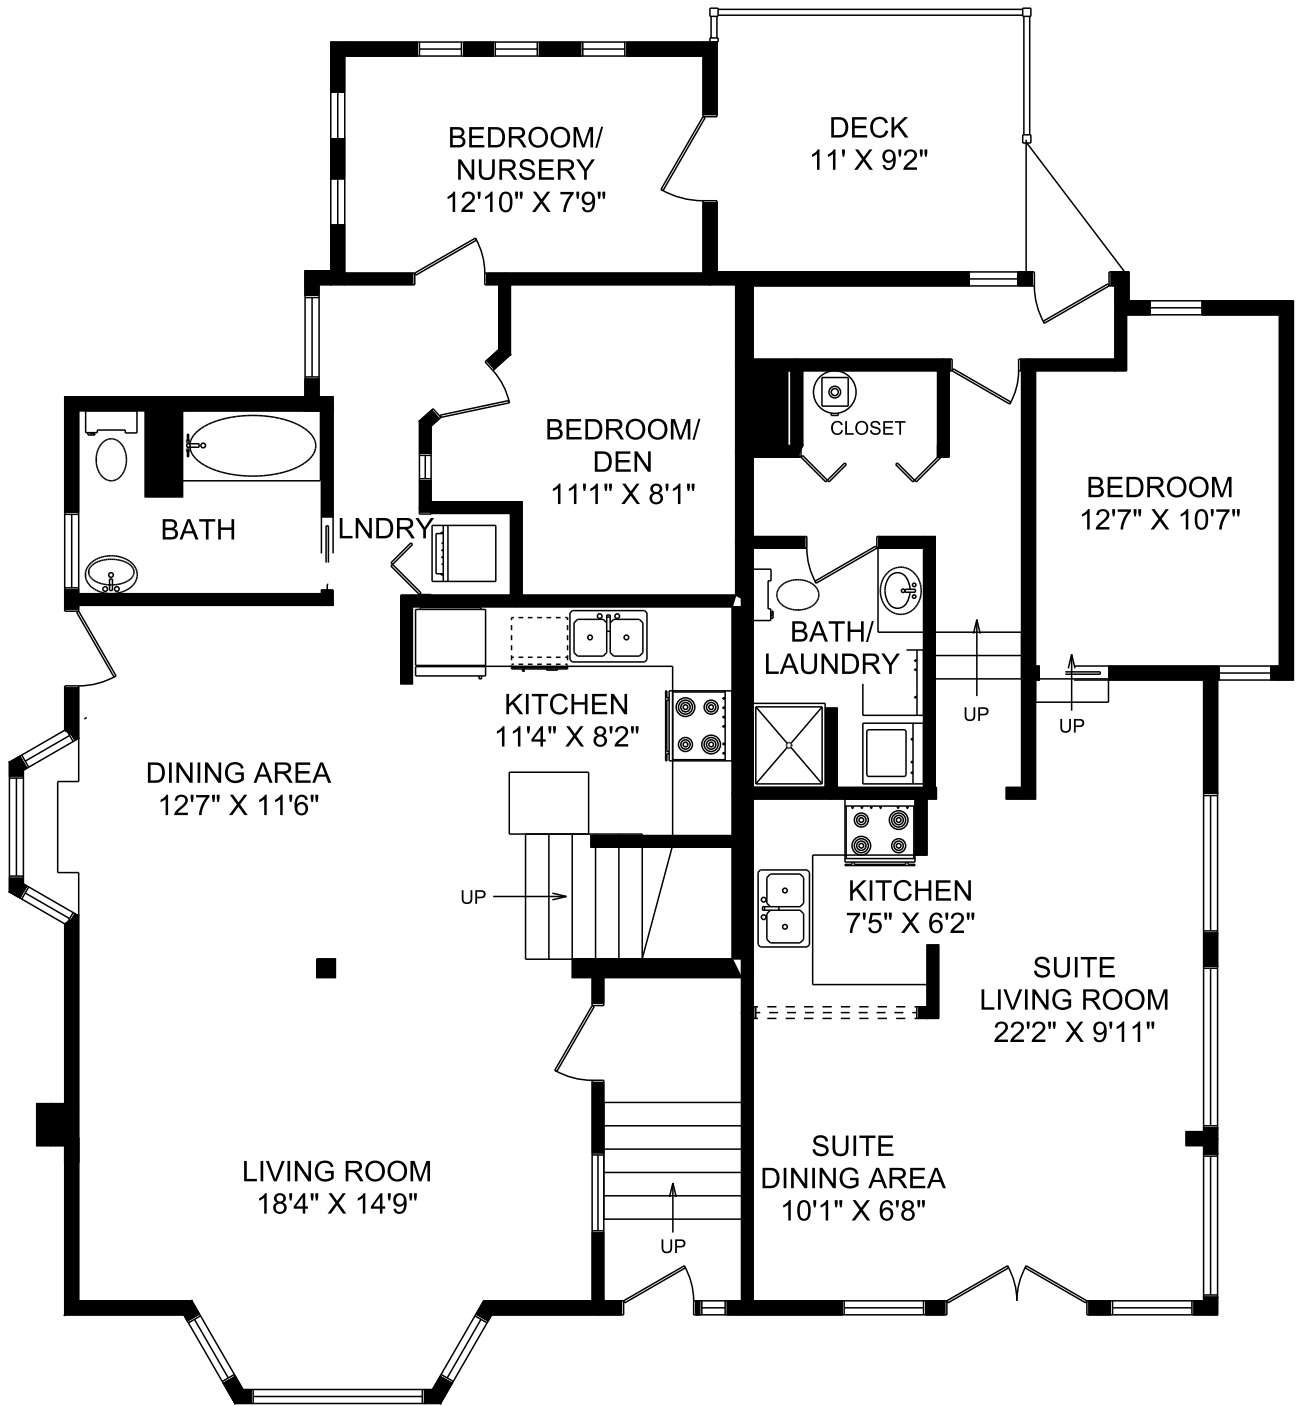

1340 LYALL STREET

MAIN FLOOR

	FINISHED SQ.FT.	UNFINISHED SQ.FT.	TOTAL SQ.FT.
MAIN FLOOR	1,683	0	1,683
SECOND FLOOR	303	0	303
TOTAL	1,986	0	1,986
DECK		102	
MEASURED MARCH 29, 2008 NOAH FERGUSON			

All information furnished regarding this property is from sources deemed reliable but no warranty or representation is made to the accuracy thereof.