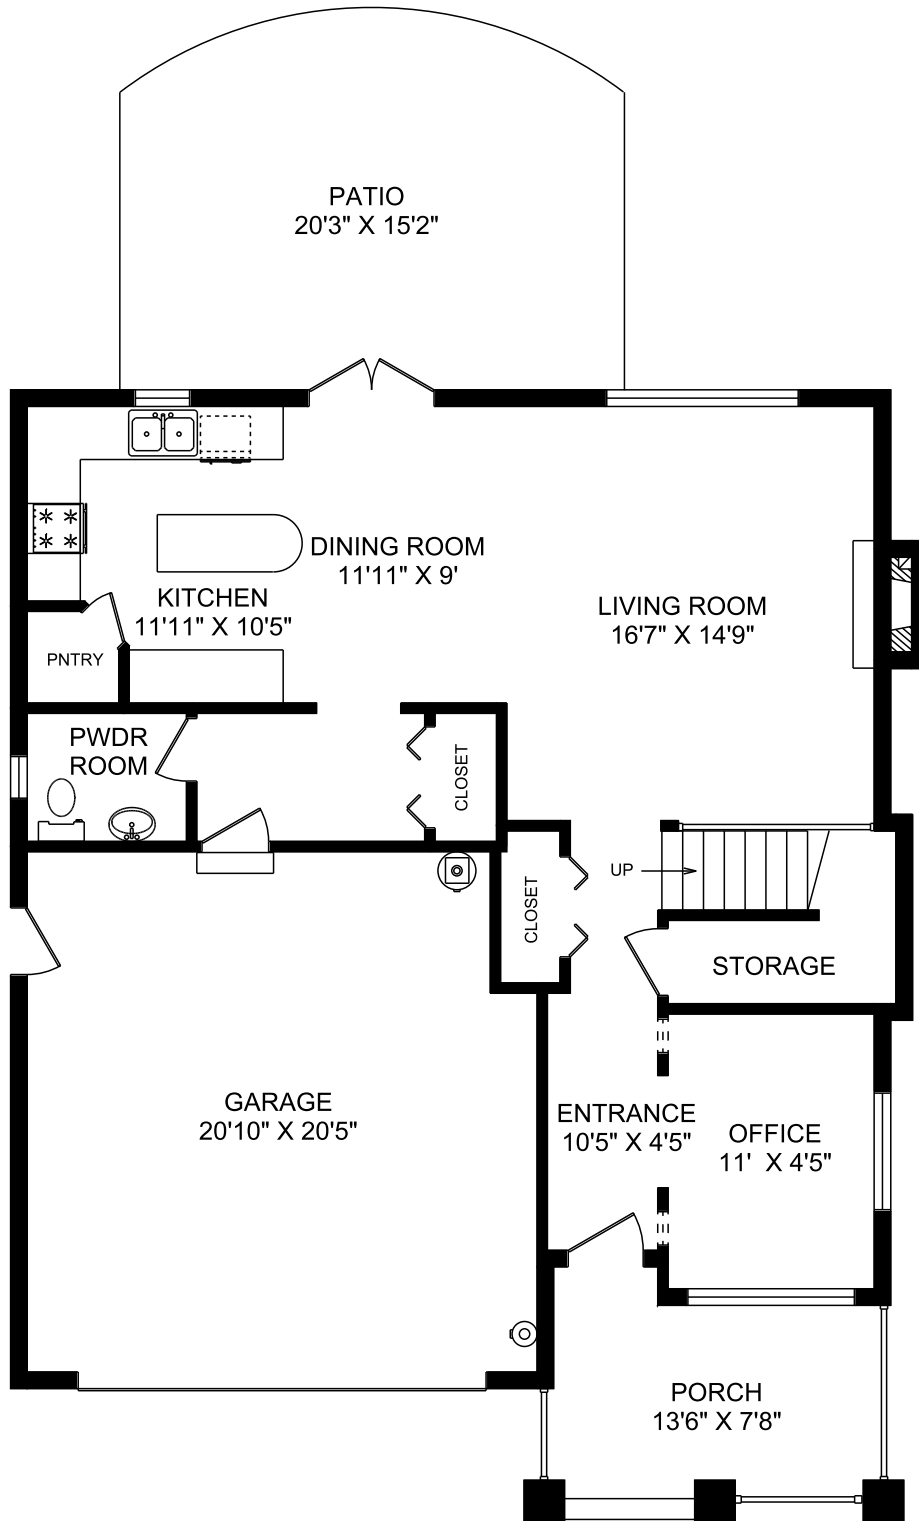

6485 CEDARVIEW PLACE MAIN FLOOR

	FINISHED SQ.FT.	UNFINISHED SQ.FT.	TOTAL SQ.FT.
MAIN FLOOR	928	0	928
SECOND FLOOR	1,384	0	1,384
TOTAL	2,312	0	2,312
GARAGE		446	
PORCH		122	

MEASURED MARCH 22, 2008 NOAH FERGUSON