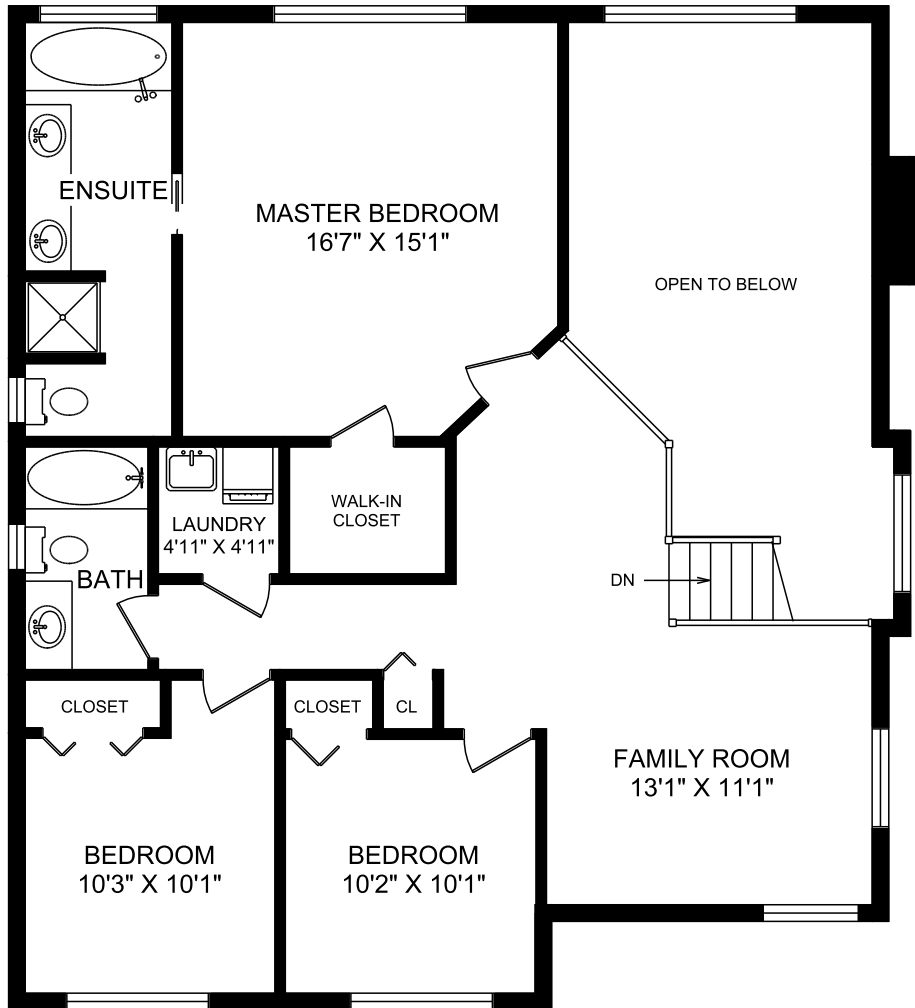

# 6485 CEDARVIEW PLACE SECOND FLOOR

	FINISHED SQ.FT.	UNFINISHED SQ.FT.	TOTAL SQ.FT.
MAIN FLOOR	928	0	928
SECOND FLOOR	1,384	0	1,384
<b>TOTAL</b>	<b>2,312</b>	<b>0</b>	<b>2,312</b>
GARAGE		446	
PORCH		122	

MEASURED MARCH 22, 2008 NOAH FERGUSON

All information furnished regarding this property is from sources deemed reliable but no warranty or representation is made to the accuracy thereof.