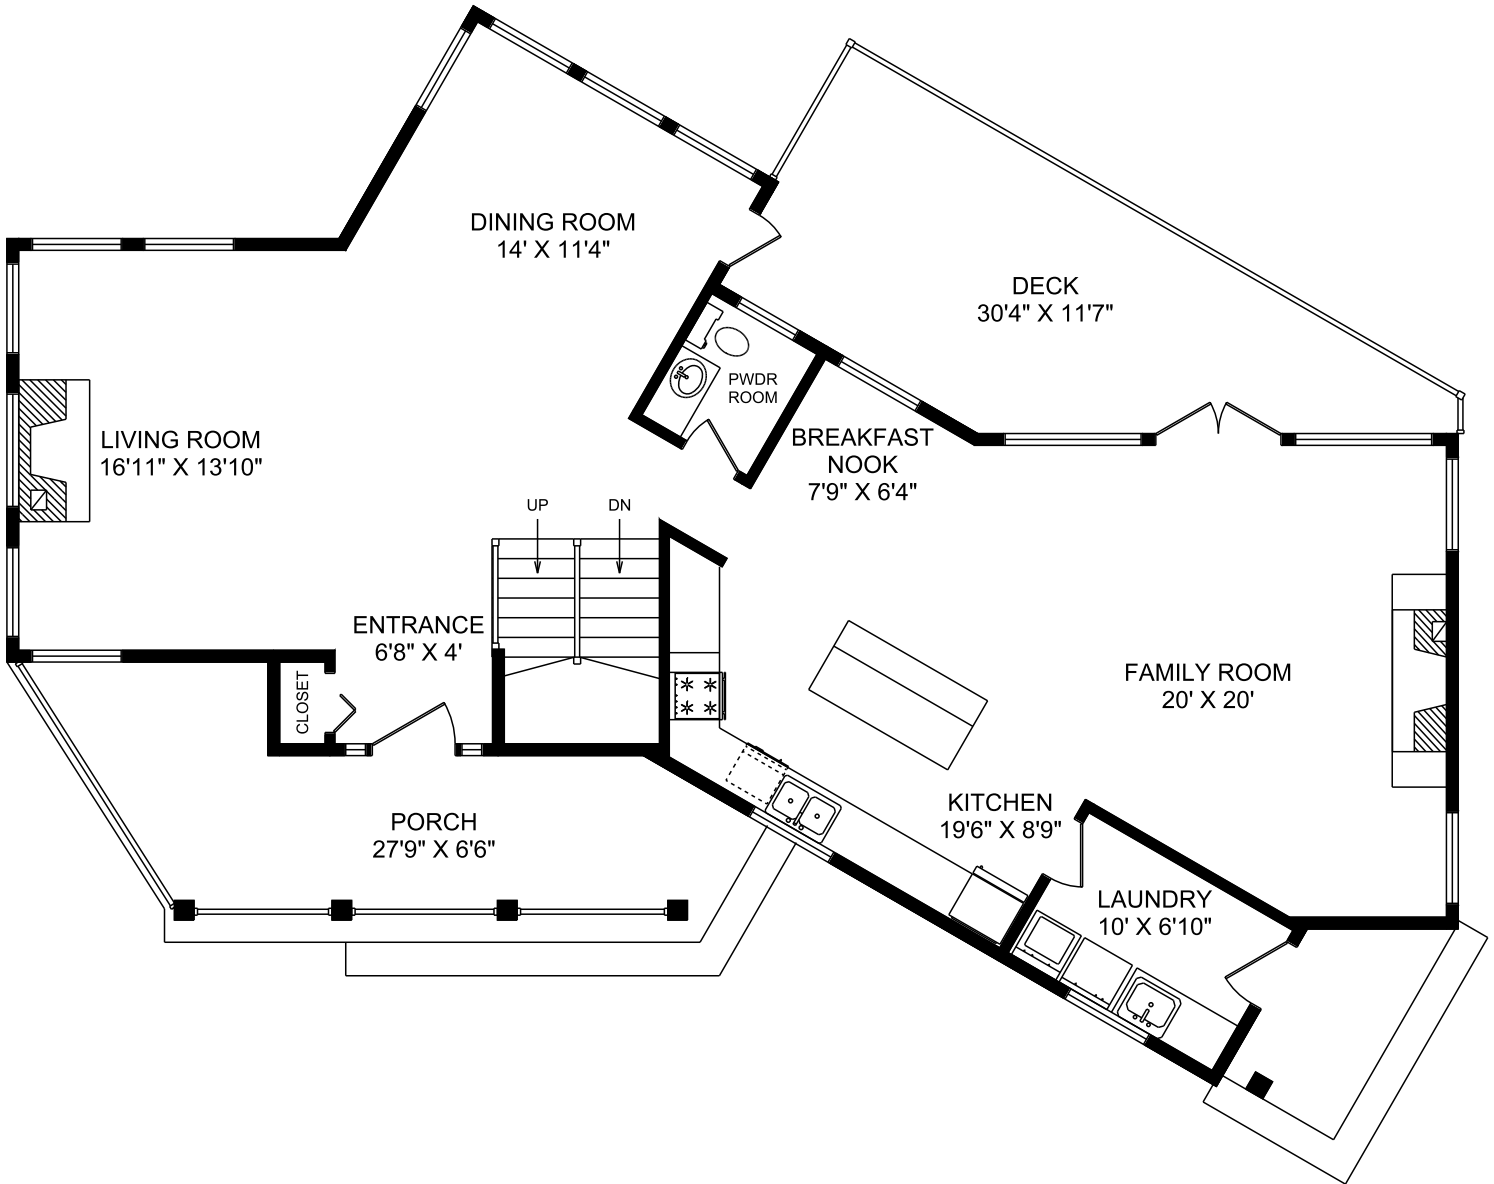

720 SKYVIEW PLACE MAIN FLOOR

	FINISHED SQ.FT.	UNFINISHED SQ.FT.	TOTAL SQ.FT.
LOWER FLOOR	1,138	124	1,262
MAIN FLOOR	1,103	0	1,103
SECOND FLOOR	1,404	0	1,404
TOTAL	3,645	124	3,769
DECK/PORCH		478	
IN-LAW SUITE	569		
GARAGE 1		548	
DECK		61	
GARAGE 2		1,172	
MEASURED MARCH 10, 2007		NOAH FERGUSON	