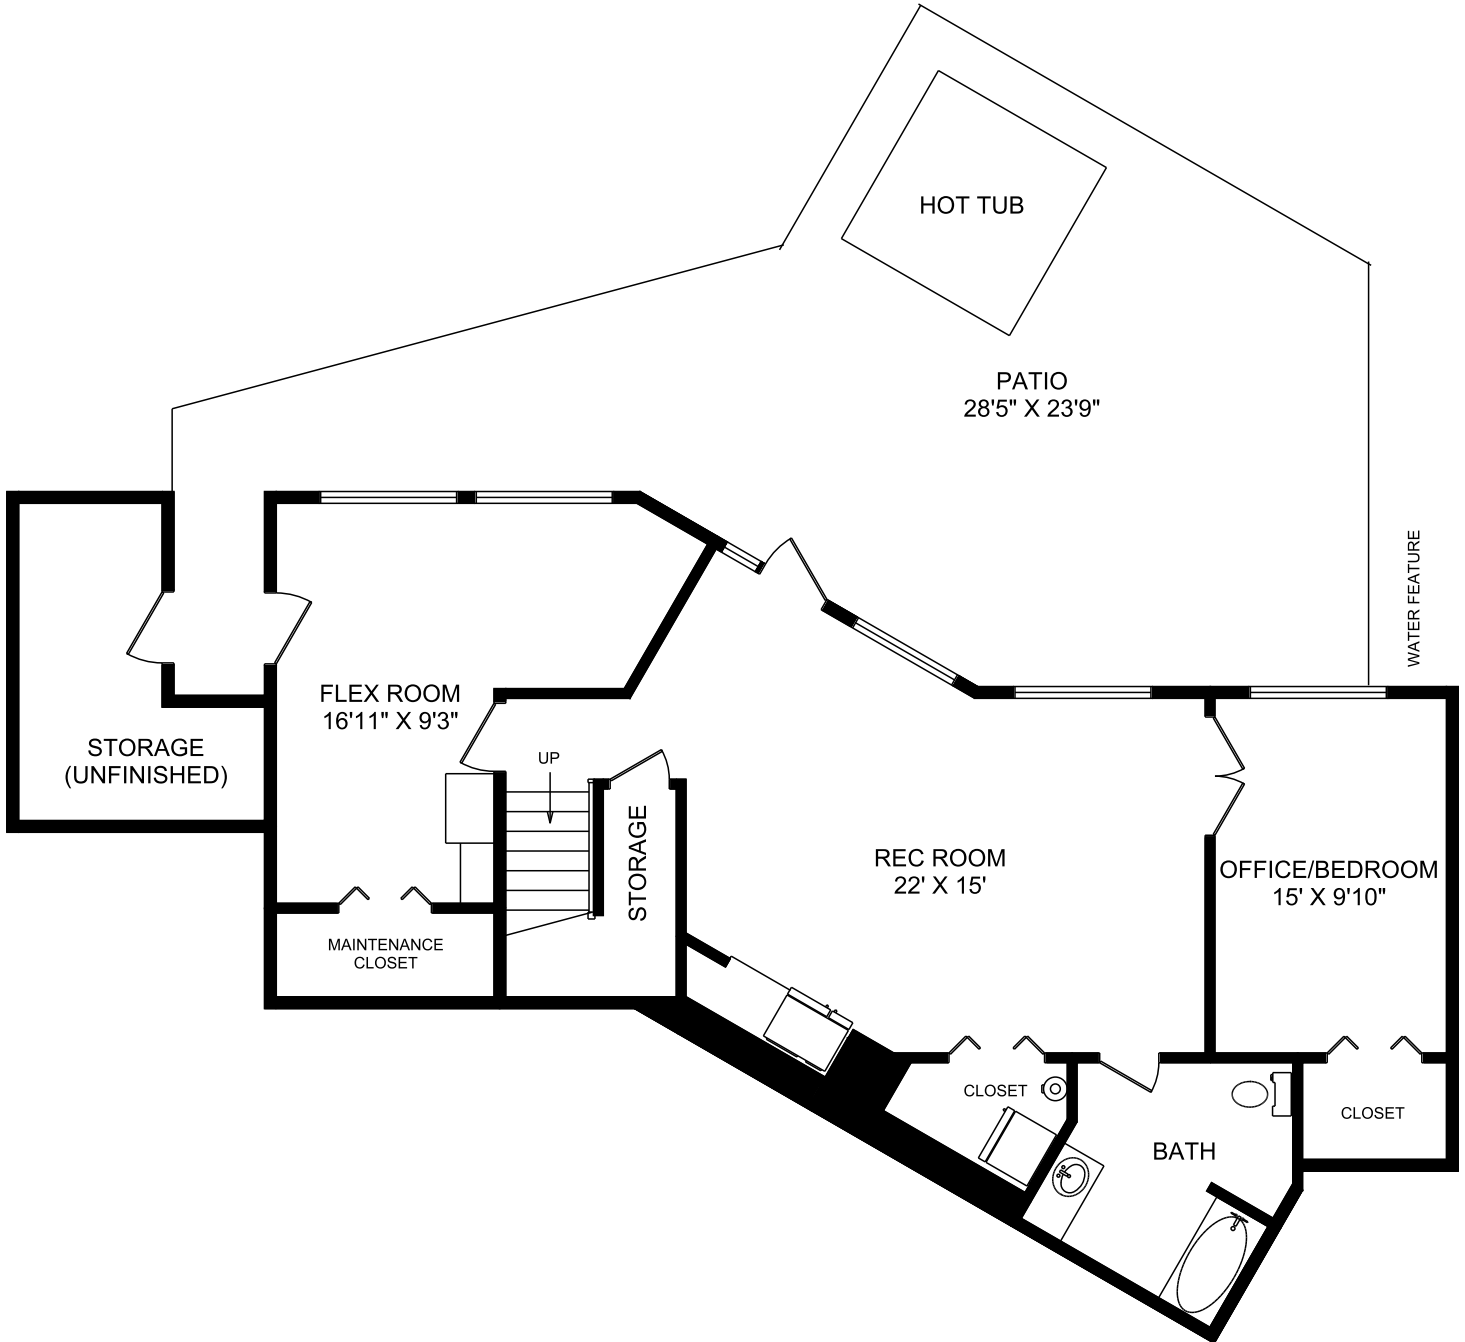

720 SKYVIEW PLACE LOWER FLOOR

	FINISHED SQ.FT.	UNFINISHED SQ.FT.	TOTAL SQ.FT.
LOWER FLOOR	1,138	124	1,262
MAIN FLOOR	1,103	0	1,103
SECOND FLOOR	1,404	0	1,404
TOTAL	3,645	124	3,769
DECK/PORCH		478	
IN-LAW SUITE	569		
GARAGE 1		548	
DECK		61	
GARAGE 2		1,172	
MEASURED MARCH 10, 2007		NOAH FERGUSON	