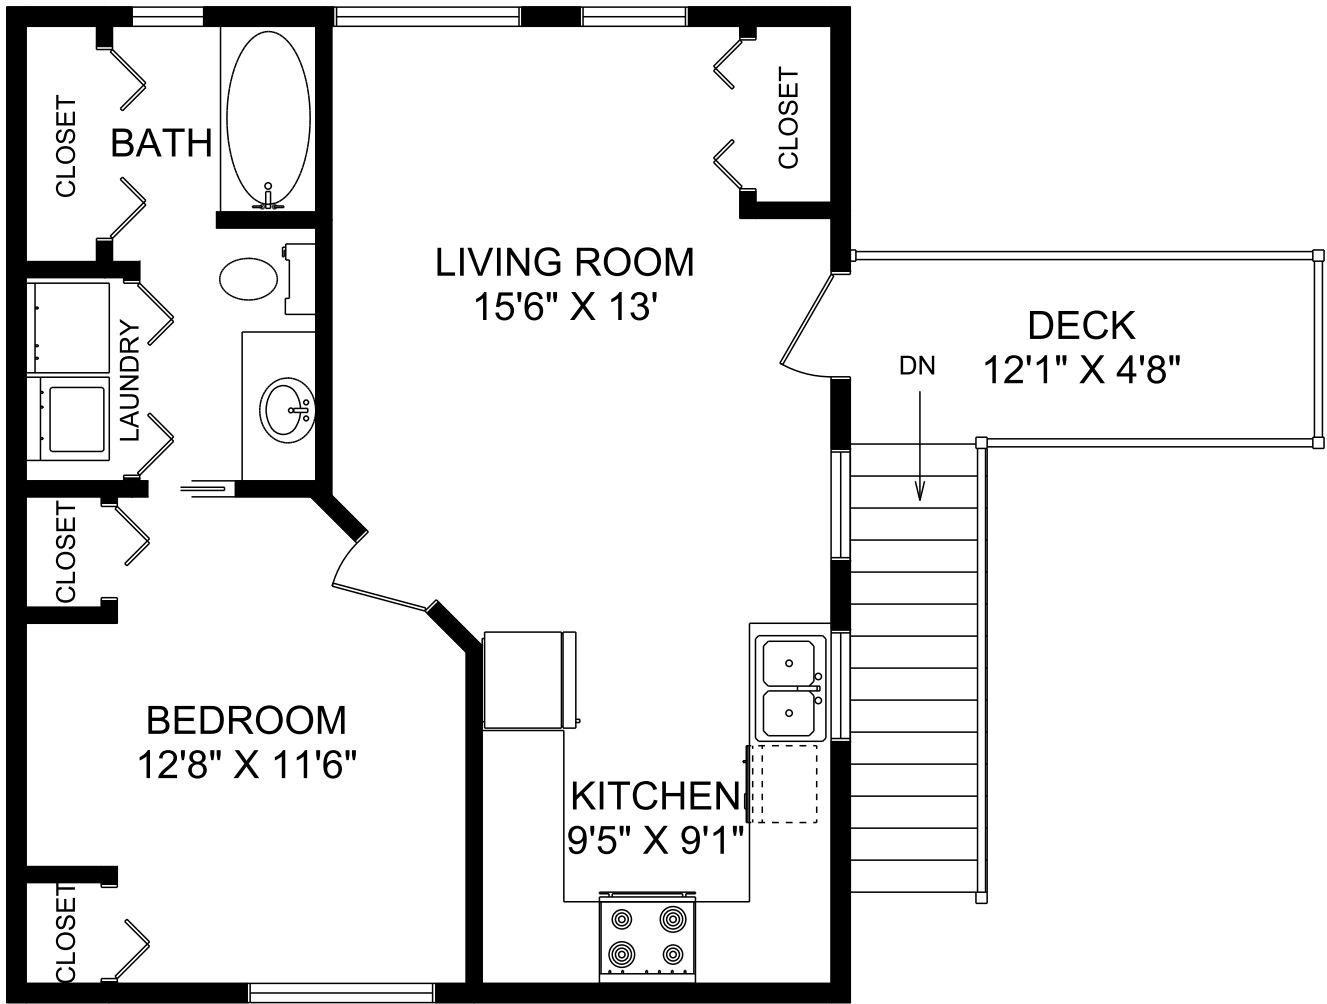

# 720 SKYVIEW PLACE

## IN-LAW SUITE

	FINISHED SQ.FT.	UNFINISHED SQ.FT.	TOTAL SQ.FT.
LOWER FLOOR	1,138	124	1,262
MAIN FLOOR	1,103	0	1,103
SECOND FLOOR	1,404	0	1,404
<b>TOTAL</b>	<b>3,645</b>	<b>124</b>	<b>3,769</b>
DECK/PORCH		478	
IN-LAW SUITE	569		
GARAGE 1		548	
DECK		61	
GARAGE 2		1,172	
MEASURED MARCH 10, 2007		NOAH FERGUSON	