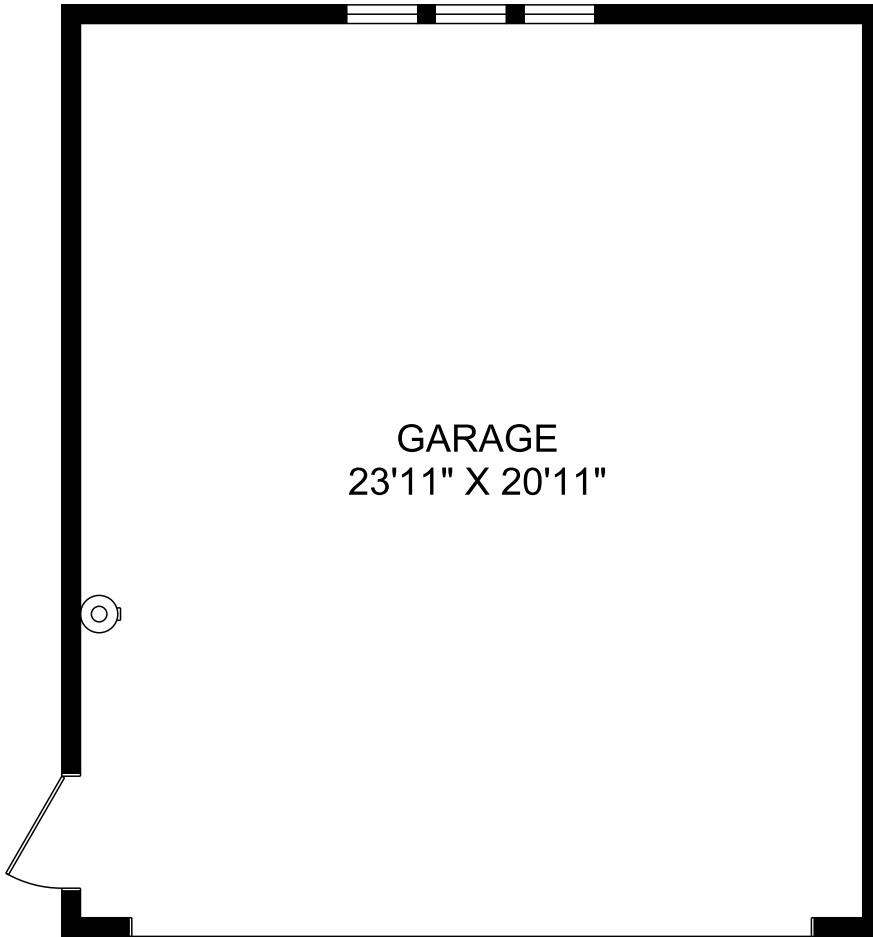

720 SKYVIEW PLACE

GARAGE 1

	FINISHED SQ.FT.	UNFINISHED SQ.FT.	TOTAL SQ.FT.
LOWER FLOOR	1,138	124	1,262
MAIN FLOOR	1,103	0	1,103
SECOND FLOOR	1,404	0	1,404
TOTAL	3,645	124	3,769
DECK/PORCH		478	
IN-LAW SUITE	569		
GARAGE 1		548	
DECK		61	
GARAGE 2		1,172	
MEASURED MARCH 10, 2007		NOAH FERGUSON	